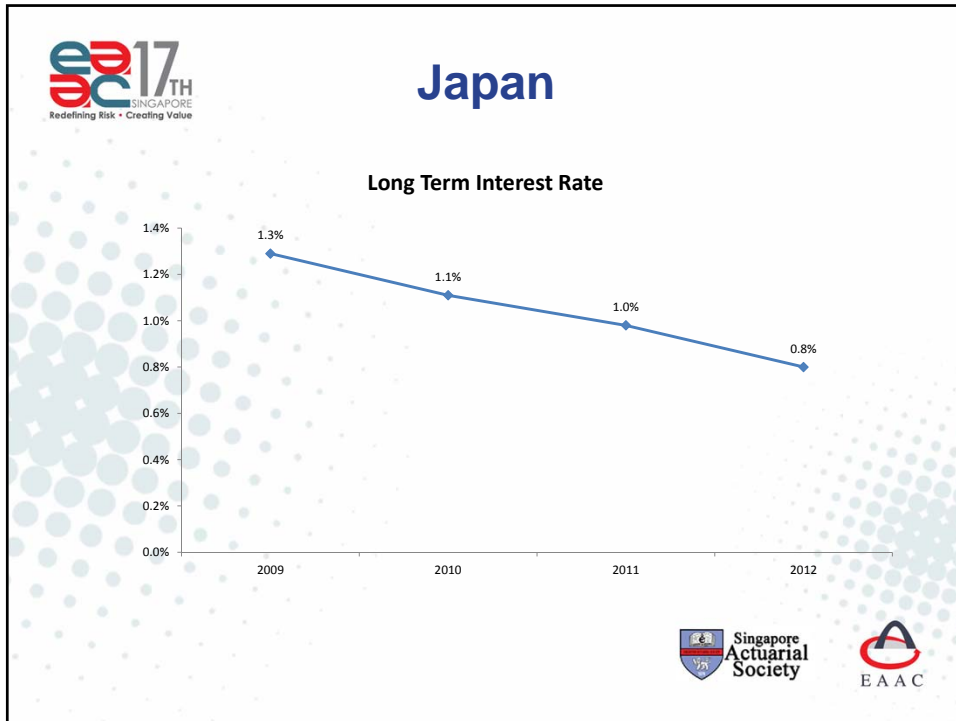

17TH EAST ASIAN ACTUARIAL CONFERENCE
 15 -18 October 2013
 Resorts World Sentosa, Singapore

COUNTRY REPORT

Hong Kong

Hong Kong

- Land Size – 1,104 sq. Km

Population

Year	Population ('000)	% change in population
2009	7,000	0.5%
2010	7,100	0.8%
2011	7,150	0.9%
2012	7,180	0.9%