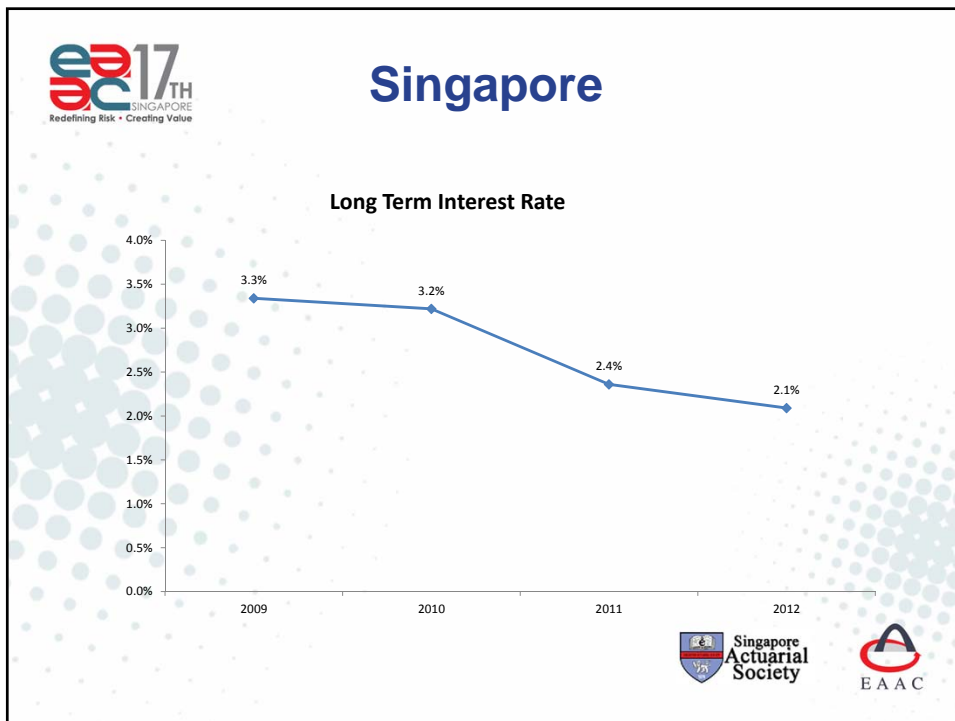

Korea

Singapore

Singapore

- Land Size – 710 sq. Km

Population

Year	Population ('000)	% change in population
2009	~4,980	~3.1%
2010	~5,080	~2.0%
2011	~5,180	~2.2%
2012	~5,320	~2.7%

Taipei

Taipei