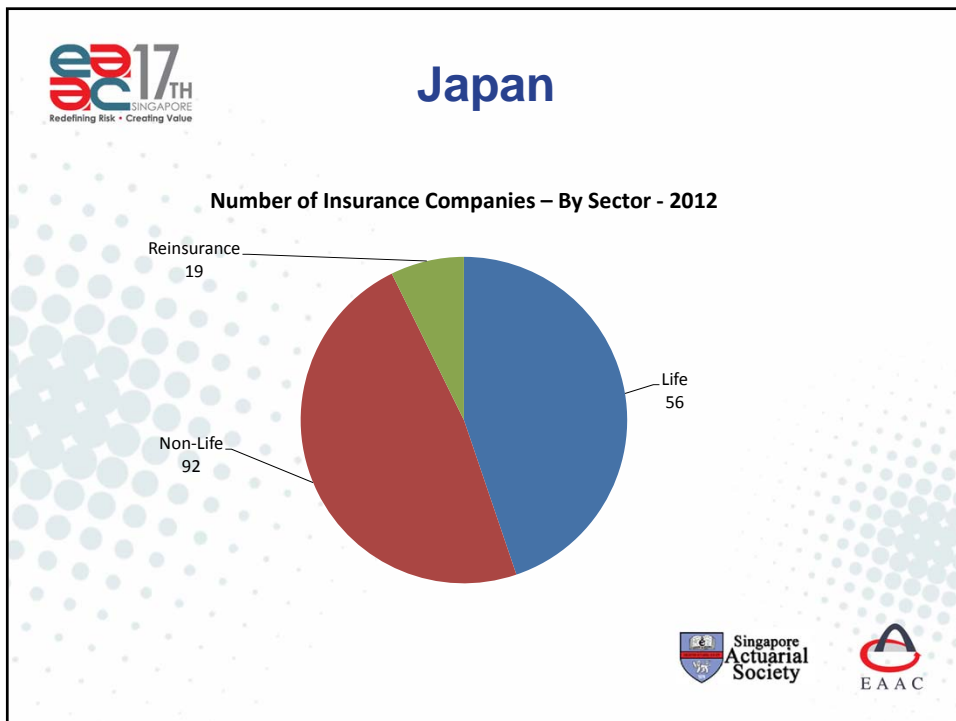

17TH EAST ASIAN ACTUARIAL CONFERENCE
 15 -18 October 2013
 Resorts World Sentosa, Singapore

COUNTRY REPORT

Hong Kong

Hong Kong

- Land Size – 1,104 sq. Km

Population

Year	Population ('000)	% change in population
2009	7,000	0.5%
2010	7,100	0.8%
2011	7,150	0.9%
2012	7,180	0.9%