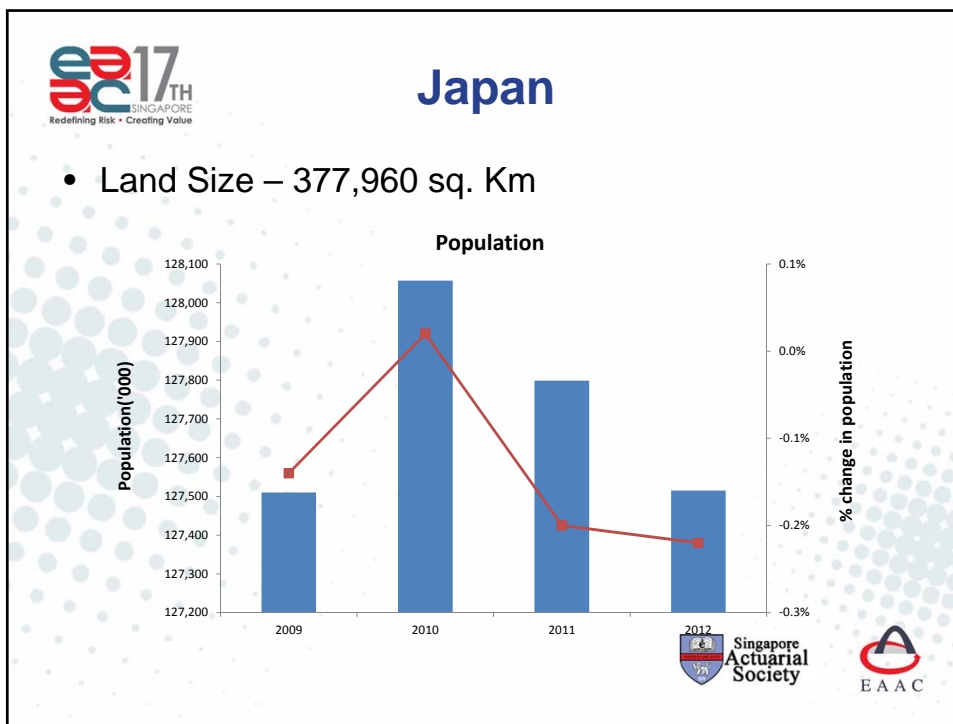

17TH EAST ASIAN ACTUARIAL CONFERENCE
 15 -18 October 2013
 Resorts World Sentosa, Singapore

COUNTRY REPORT

Hong Kong

Hong Kong

- Land Size – 1,104 sq. Km

Population

Year	Population ('000)	% change in population
2009	7,000	0.5%
2010	7,100	0.8%
2011	7,150	0.9%
2012	7,180	0.9%

Korea

Singapore

Singapore

- Land Size – 710 sq. Km

Population

Year	Population ('000)	% change in population
2009	~4,980	~3.1%
2010	~5,080	~2.0%
2011	~5,180	~2.2%
2012	~5,320	~2.7%

Taipei

Taipei

- Land Size – 36,190 sq. Km

Population

Year	Population (000)	% change in population
2009	23,120	3.5%
2010	23,160	0.2%
2011	23,225	0.4%
2012	23,315	0.5%

India

India

- Land Size – 3,287,263 sq. Km

Year	Population ('000)	% change in population
2009	~1,165,000	1.6%
2010	~1,205,000	1.2%
2011	~1,220,000	1.2%
2012	~1,235,000	1.2%