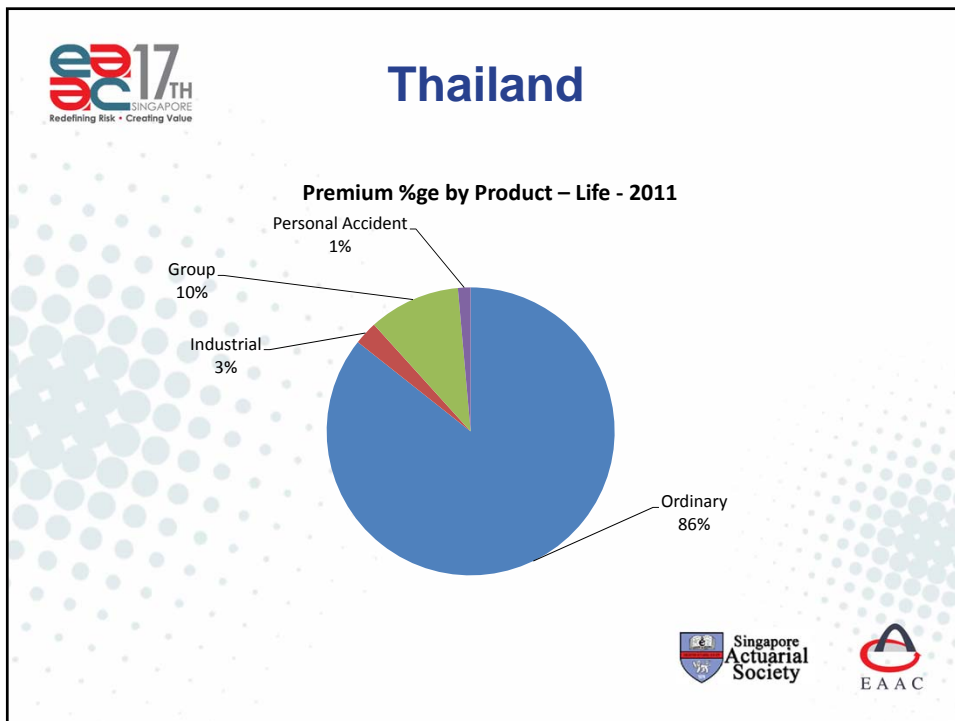

Korea

Singapore

Singapore

- Land Size – 710 sq. Km

Population

Year	Population ('000)	% change in population
2009	~4,980	~3.1%
2010	~5,080	~2.0%
2011	~5,180	~2.2%
2012	~5,320	~2.7%

Taipei

Taipei