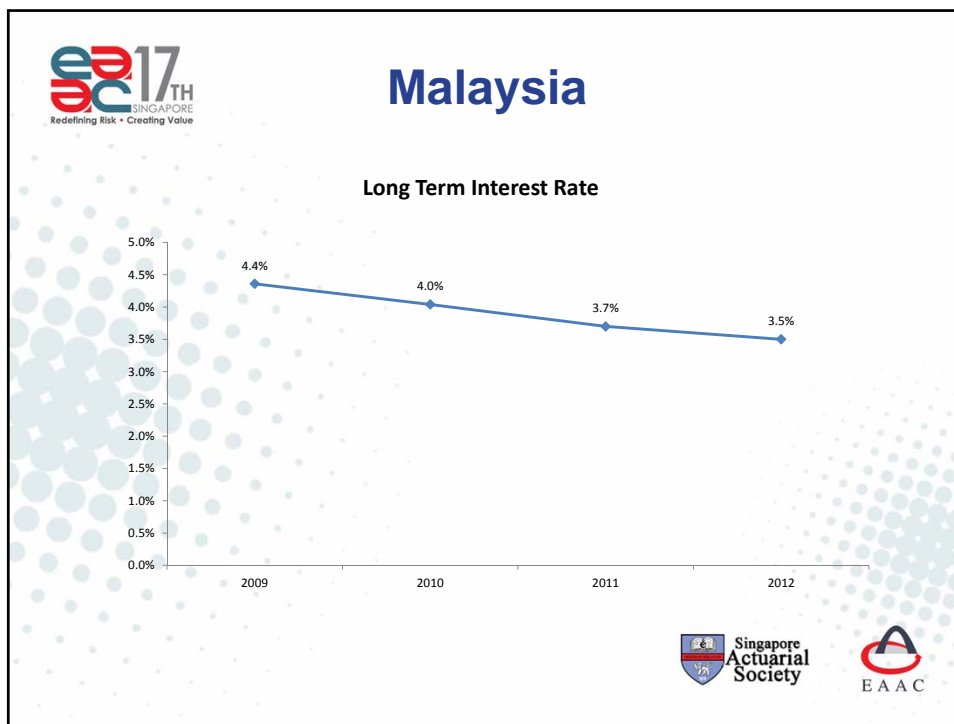

Korea

Singapore

Singapore

- Land Size – 710 sq. Km

Population

Year	Population ('000)	% change in population
2009	~4,980	~3.1%
2010	~5,080	~2.0%
2011	~5,180	~2.2%
2012	~5,320	~2.7%

Taipei

Taipei

- Land Size – 36,190 sq. Km

Population

Year	Population (000)	% change in population
2009	23,120	3.5%
2010	23,160	0.2%
2011	23,225	0.4%
2012	23,315	0.5%

India

India

- Land Size – 3,287,263 sq. Km

Year	Population ('000)	% change in population
2009	~1,165,000	1.6%
2010	~1,205,000	1.2%
2011	~1,220,000	1.2%
2012	~1,235,000	1.2%