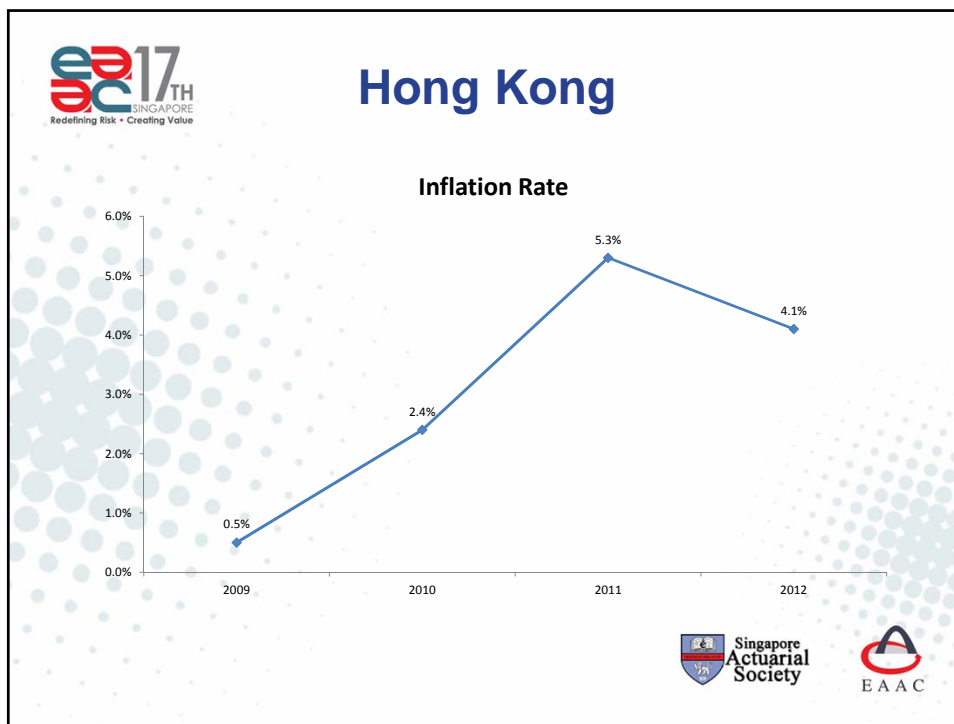

17TH EAST ASIAN ACTUARIAL CONFERENCE
 15 -18 October 2013
 Resorts World Sentosa, Singapore

COUNTRY REPORT

Hong Kong

Hong Kong

- Land Size – 1,104 sq. Km

Population

Year	Population ('000)	% change in population
2009	7,000	0.5%
2010	7,100	0.8%
2011	7,150	0.9%
2012	7,180	0.9%