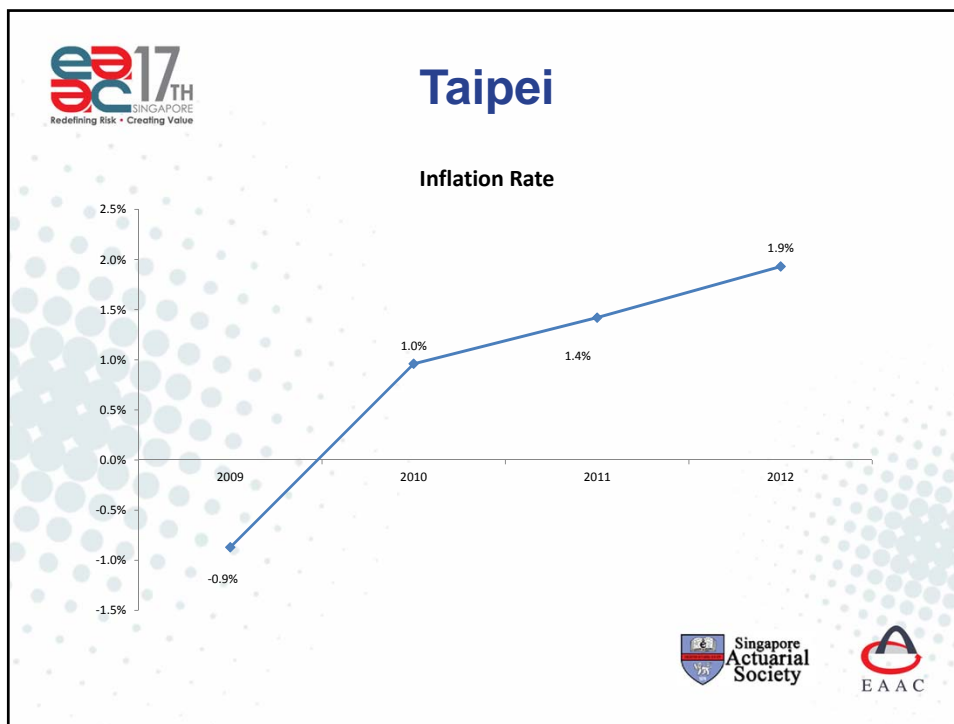

- Land Size – 36,190 sq. Km

Population

Year	Population (000)	% change in population
2009	23,120	3.5%
2010	23,160	0.2%
2011	23,225	0.4%
2012	23,315	0.5%

India

India

- Land Size – 3,287,263 sq. Km

Year	Population ('000)	% change in population
2009	~1,165,000	1.6%
2010	~1,205,000	1.2%
2011	~1,220,000	1.2%
2012	~1,235,000	1.2%