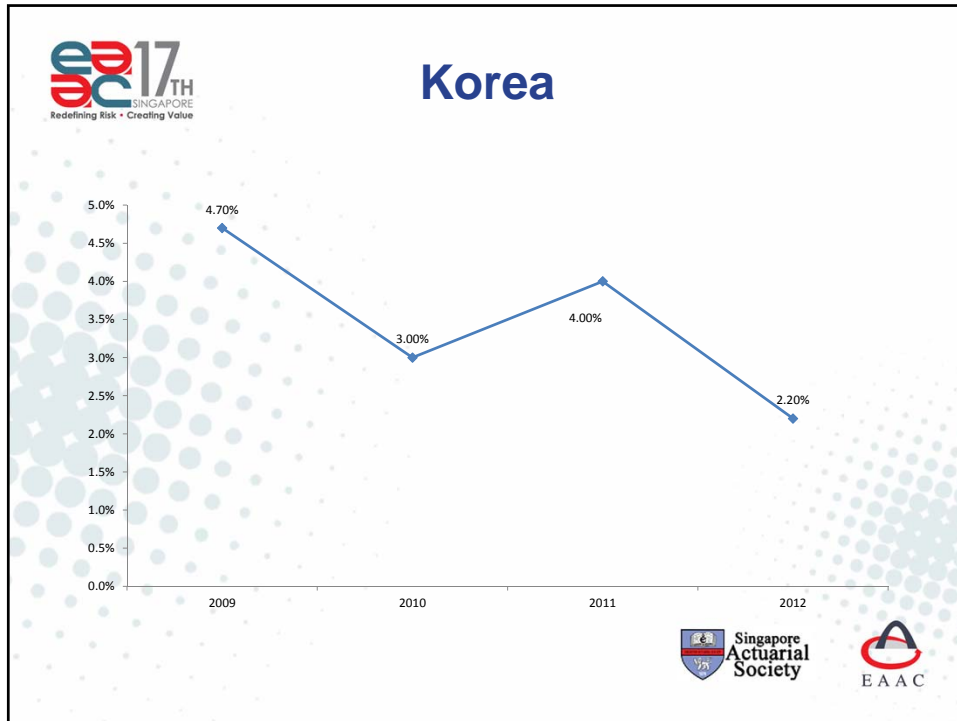

17TH EAST ASIAN ACTUARIAL CONFERENCE
 15 -18 October 2013
 Resorts World Sentosa, Singapore

COUNTRY REPORT

Hong Kong

Hong Kong

- Land Size – 1,104 sq. Km

Population

Year	Population ('000)	% change in population
2009	7,000	0.5%
2010	7,100	0.8%
2011	7,150	0.9%
2012	7,180	0.9%

Korea

Singapore

Singapore

- Land Size – 710 sq. Km

Population

Year	Population ('000)	% change in population
2009	~4,980	~3.1%
2010	~5,080	~2.0%
2011	~5,180	~2.2%
2012	~5,320	~2.7%

Taipei

Taipei

- Land Size – 36,190 sq. Km

Population

Year	Population (000)	% change in population
2009	23,120	3.5%
2010	23,160	0.2%
2011	23,225	0.4%
2012	23,315	0.5%

India

India

- Land Size – 3,287,263 sq. Km

Year	Population ('000)	% change in population
2009	~1,165,000	1.6%
2010	~1,205,000	1.2%
2011	~1,220,000	1.2%
2012	~1,235,000	1.2%