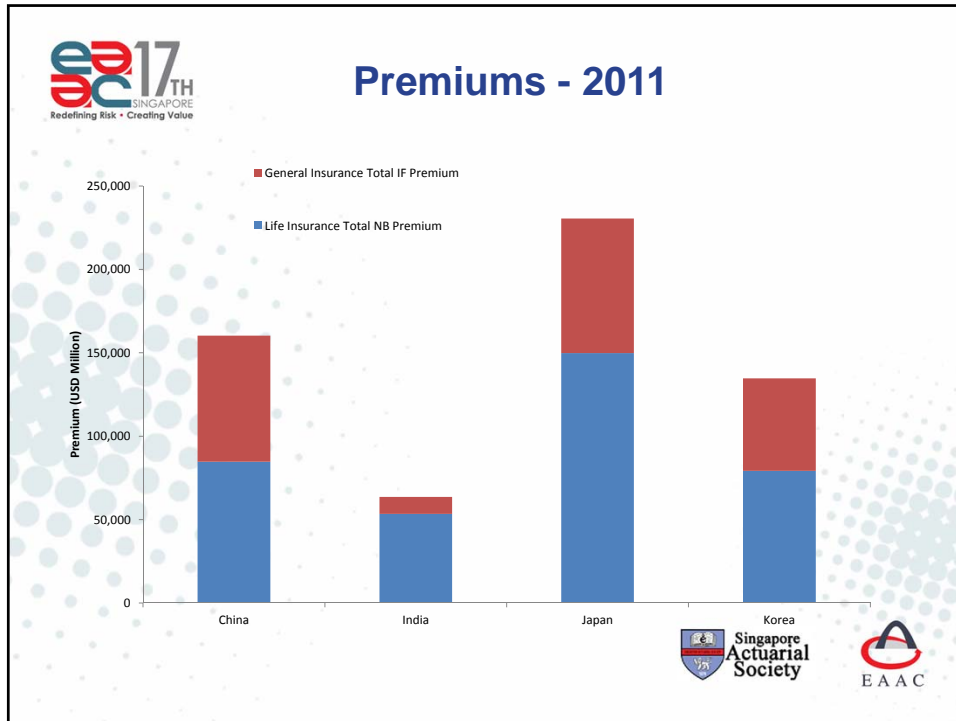

17TH EAST ASIAN ACTUARIAL CONFERENCE
 15 -18 October 2013
 Resorts World Sentosa, Singapore

COUNTRY REPORT

Hong Kong

Hong Kong

- Land Size – 1,104 sq. Km

Population

Year	Population ('000)	% change in population
2009	7,000	0.5%
2010	7,100	0.8%
2011	7,150	0.9%
2012	7,180	0.9%