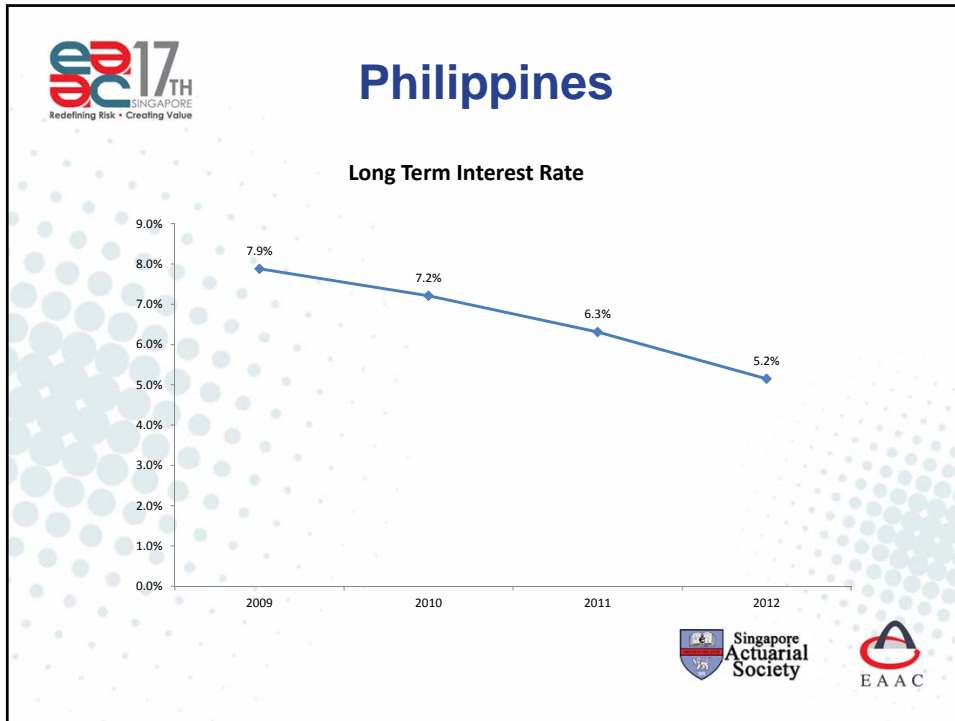

- Land Size – 36,190 sq. Km

Population

Year	Population (000)	% change in population
2009	23,120	3.5%
2010	23,160	0.2%
2011	23,225	0.4%
2012	23,315	0.5%

India

India

- Land Size – 3,287,263 sq. Km

Year	Population ('000)	% change in population
2009	~1,165,000	1.6%
2010	~1,205,000	1.2%
2011	~1,220,000	1.2%
2012	~1,235,000	1.2%