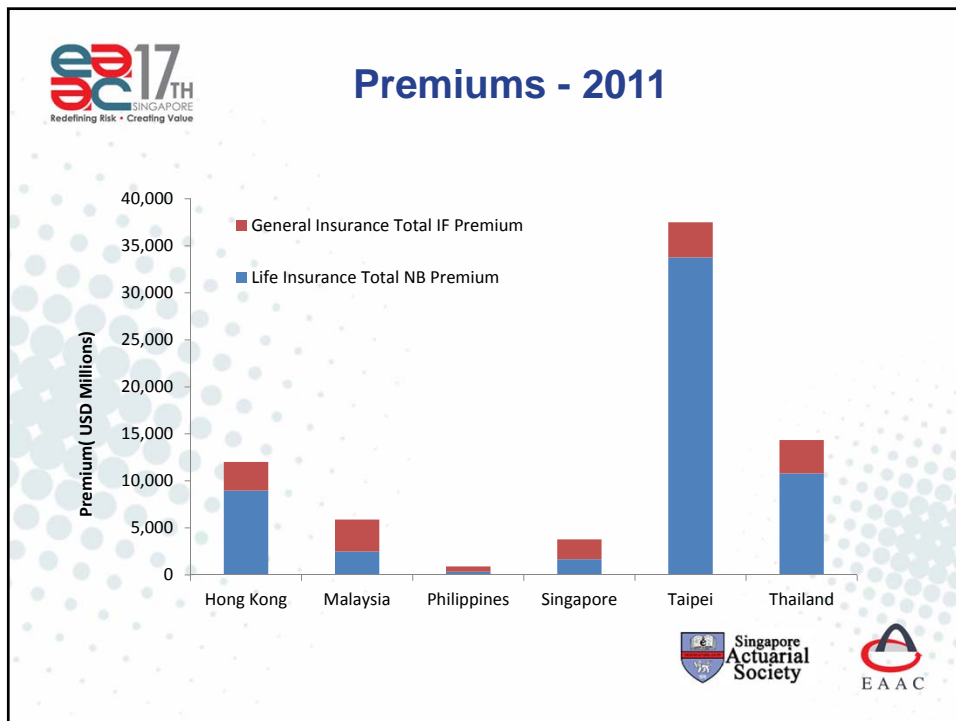

17TH EAST ASIAN ACTUARIAL CONFERENCE
 15 -18 October 2013
 Resorts World Sentosa, Singapore

COUNTRY REPORT

Hong Kong

Hong Kong

- Land Size – 1,104 sq. Km

Population

Year	Population ('000)	% change in population
2009	7,000	0.5%
2010	7,100	0.8%
2011	7,150	0.9%
2012	7,180	0.9%