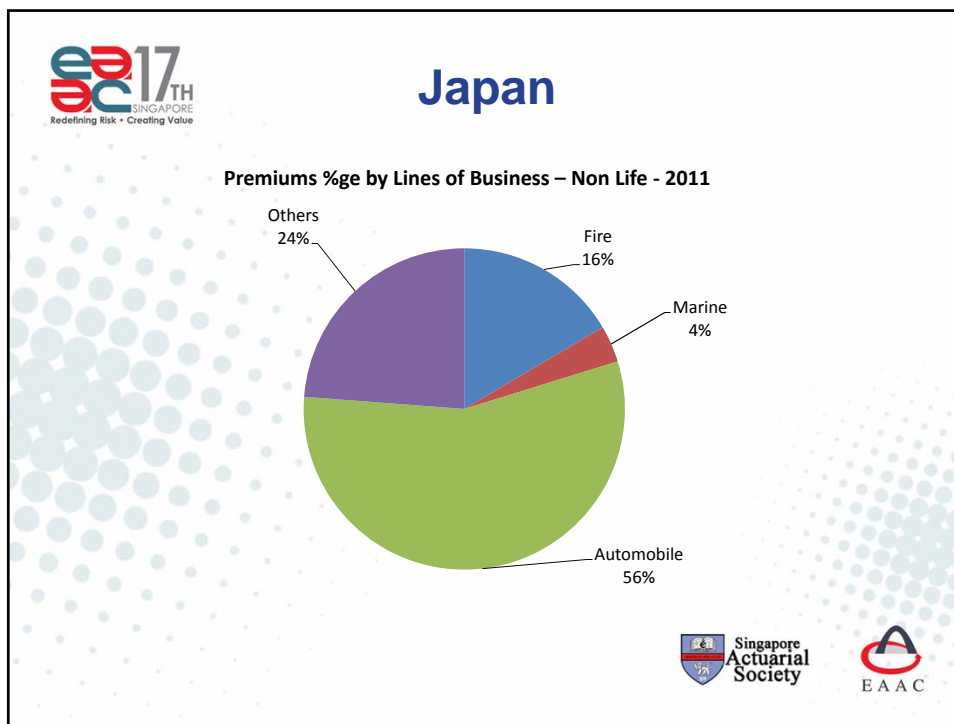

17TH EAST ASIAN ACTUARIAL CONFERENCE
 15 -18 October 2013
 Resorts World Sentosa, Singapore

COUNTRY REPORT

Hong Kong

Hong Kong

- Land Size – 1,104 sq. Km

Population

Year	Population ('000)	% change in population
2009	7,000	0.5%
2010	7,100	0.8%
2011	7,150	0.9%
2012	7,180	0.9%