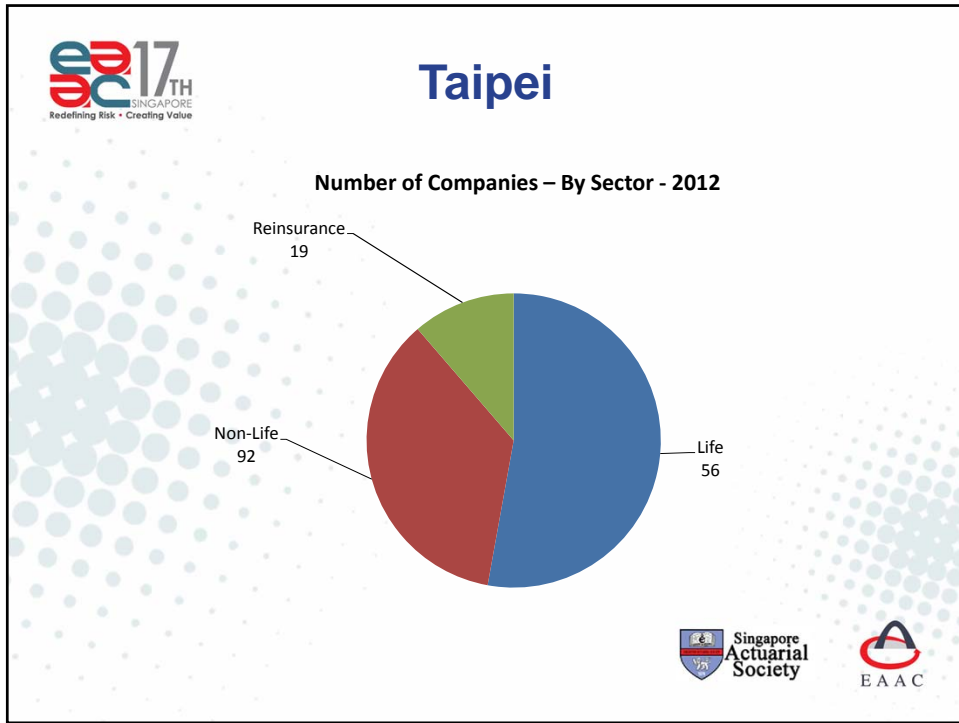

- Land Size – 36,190 sq. Km

Population

Year	Population (000)	% change in population
2009	23,120	3.5%
2010	23,160	0.2%
2011	23,225	0.4%
2012	23,315	0.5%

India

India

- Land Size – 3,287,263 sq. Km

Year	Population ('000)	% change in population
2009	~1,165,000	1.6%
2010	~1,205,000	1.2%
2011	~1,220,000	1.2%
2012	~1,235,000	1.2%