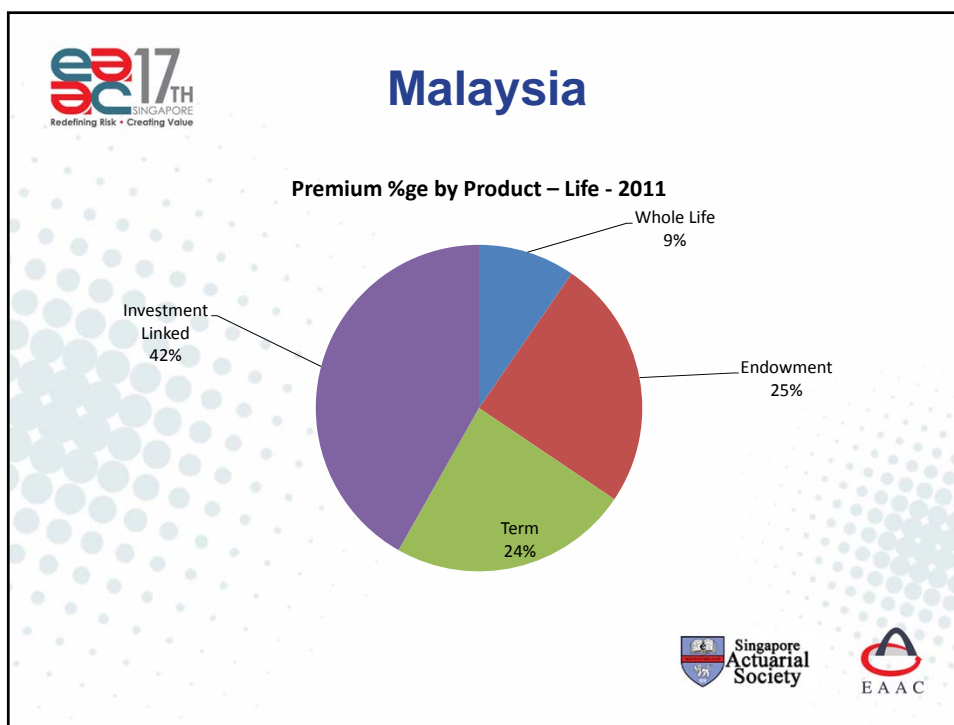

Korea

Singapore

Singapore

- Land Size – 710 sq. Km

Population

Year	Population ('000)	% change in population
2009	~4,980	~3.1%
2010	~5,080	~2.0%
2011	~5,180	~2.2%
2012	~5,320	~2.7%

Taipei

Taipei

- Land Size – 36,190 sq. Km

Population

Year	Population (000)	% change in population
2009	23,120	3.5%
2010	23,160	0.2%
2011	23,225	0.4%
2012	23,315	0.5%

India

India

- Land Size – 3,287,263 sq. Km

Year	Population ('000)	% change in population
2009	~1,165,000	1.6%
2010	~1,205,000	1.2%
2011	~1,220,000	1.2%
2012	~1,235,000	1.2%