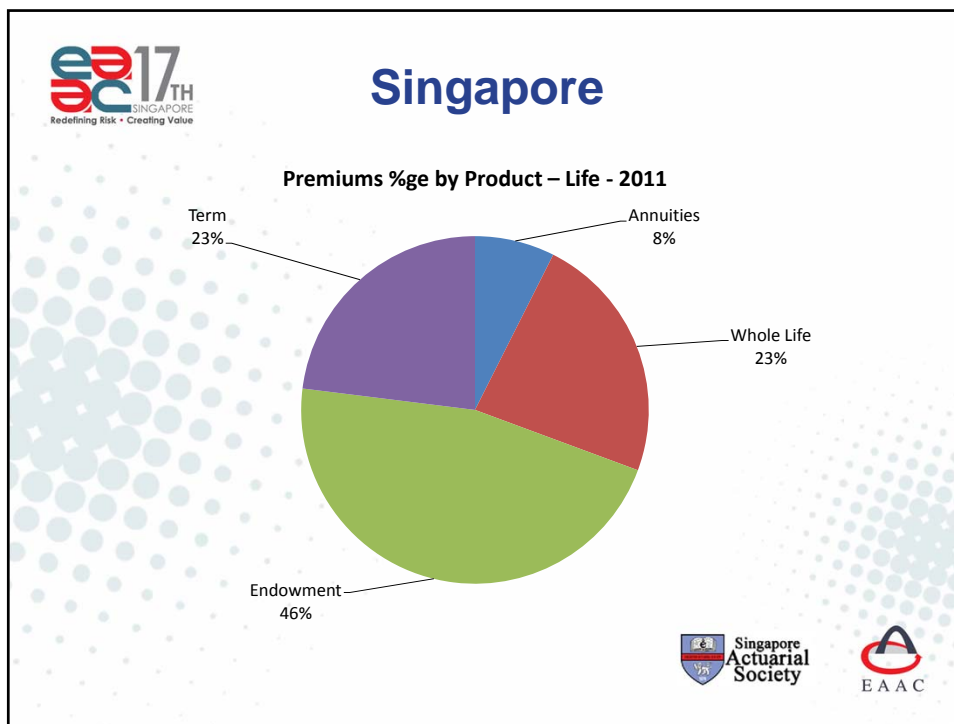

Korea

Singapore

Singapore

- Land Size – 710 sq. Km

Population

Year	Population ('000)	% change in population
2009	~4,980	~3.1%
2010	~5,080	~2.0%
2011	~5,180	~2.2%
2012	~5,320	~2.7%

Taipei

Taipei