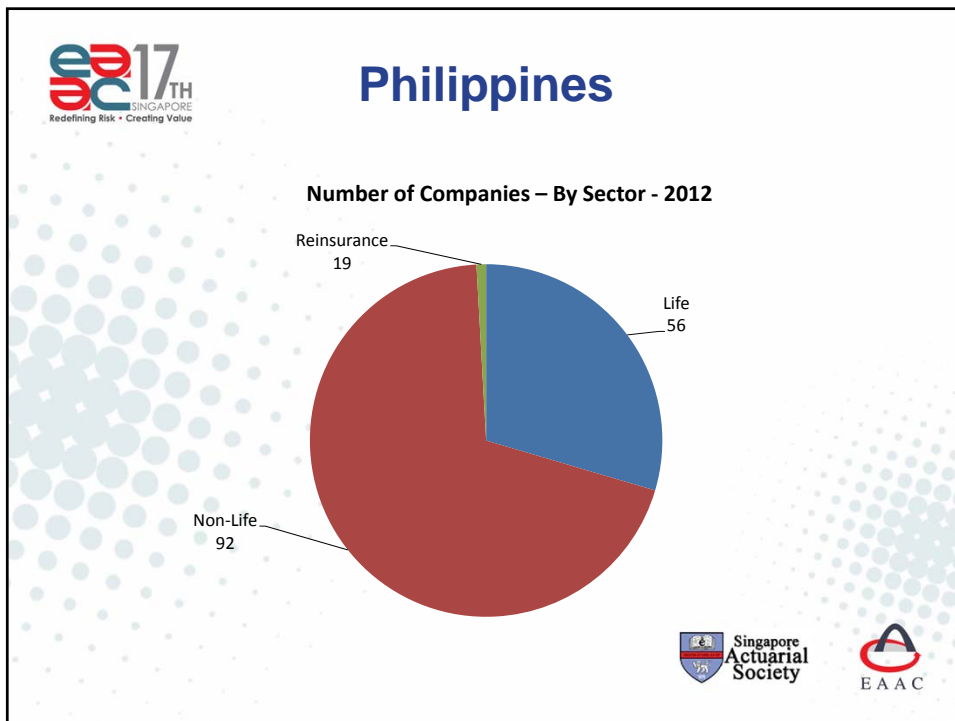

- Land Size – 36,190 sq. Km

Population

Year	Population (000)	% change in population
2009	23,120	3.5%
2010	23,160	0.2%
2011	23,225	0.4%
2012	23,315	0.5%

India

India

- Land Size – 3,287,263 sq. Km

Year	Population ('000)	% change in population
2009	~1,165,000	1.6%
2010	~1,205,000	1.2%
2011	~1,220,000	1.2%
2012	~1,235,000	1.2%