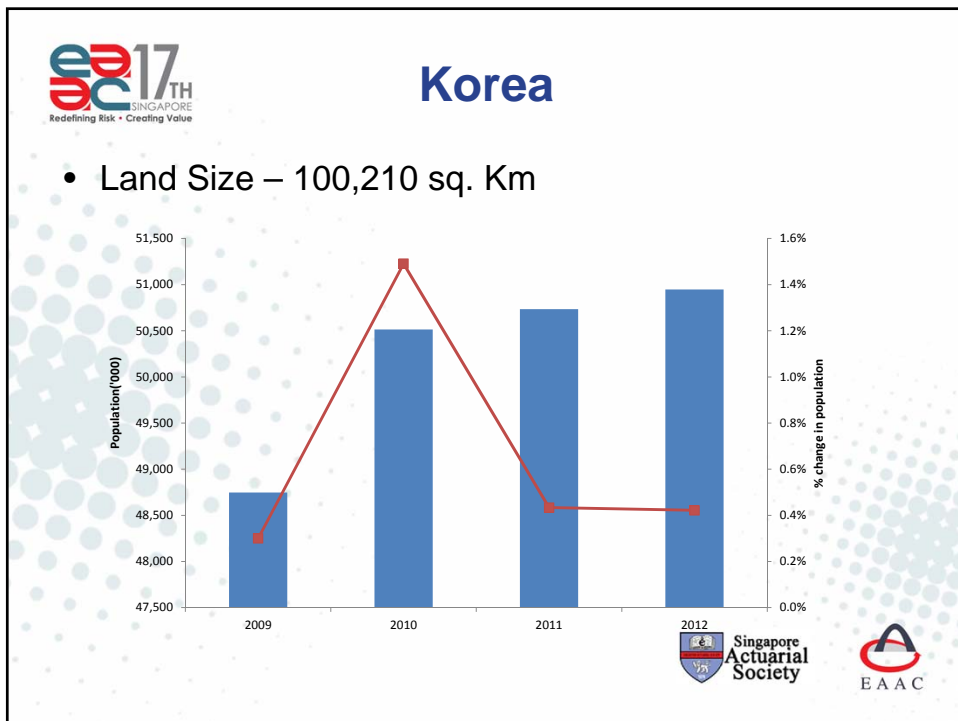

17TH EAST ASIAN ACTUARIAL CONFERENCE
 15 -18 October 2013
 Resorts World Sentosa, Singapore

COUNTRY REPORT

Hong Kong

Hong Kong

- Land Size – 1,104 sq. Km

Population

Year	Population ('000)	% change in population
2009	7,000	0.5%
2010	7,100	0.8%
2011	7,150	0.9%
2012	7,180	0.9%

Korea

Singapore

Singapore

- Land Size – 710 sq. Km

Population

Year	Population ('000)	% change in population
2009	~4,980	~3.1%
2010	~5,080	~2.0%
2011	~5,180	~2.2%
2012	~5,320	~2.7%

Taipei

Taipei

- Land Size – 36,190 sq. Km

Population

Year	Population (000)	% change in population
2009	23,120	3.5%
2010	23,160	0.2%
2011	23,225	0.4%
2012	23,315	0.5%

India

India

- Land Size – 3,287,263 sq. Km

Year	Population ('000)	% change in population
2009	~1,165,000	1.6%
2010	~1,205,000	1.2%
2011	~1,220,000	1.2%
2012	~1,235,000	1.2%