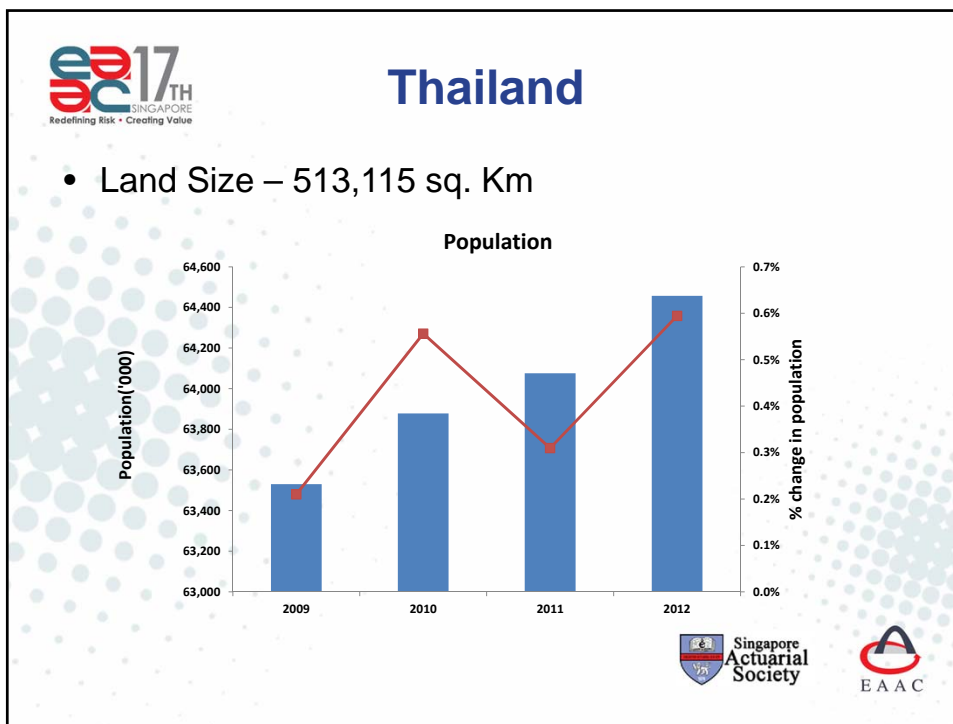

17TH EAST ASIAN ACTUARIAL CONFERENCE
 15 -18 October 2013
 Resorts World Sentosa, Singapore

COUNTRY REPORT

Hong Kong

Hong Kong

- Land Size – 1,104 sq. Km

Population

Year	Population ('000)	% change in population
2009	7,000	0.5%
2010	7,100	0.8%
2011	7,150	0.9%
2012	7,180	0.9%

Korea

Singapore

Singapore

- Land Size – 710 sq. Km

Population

Year	Population ('000)	% change in population
2009	~4,980	~3.1%
2010	~5,080	~2.0%
2011	~5,180	~2.2%
2012	~5,320	~2.7%

Taipei

Taipei

- Land Size – 36,190 sq. Km

Population

Year	Population (000)	% change in population
2009	23,120	3.5%
2010	23,160	0.2%
2011	23,225	0.4%
2012	23,315	0.5%

India

India

- Land Size – 3,287,263 sq. Km

Year	Population ('000)	% change in population
2009	~1,165,000	1.6%
2010	~1,205,000	1.2%
2011	~1,220,000	1.2%
2012	~1,235,000	1.2%