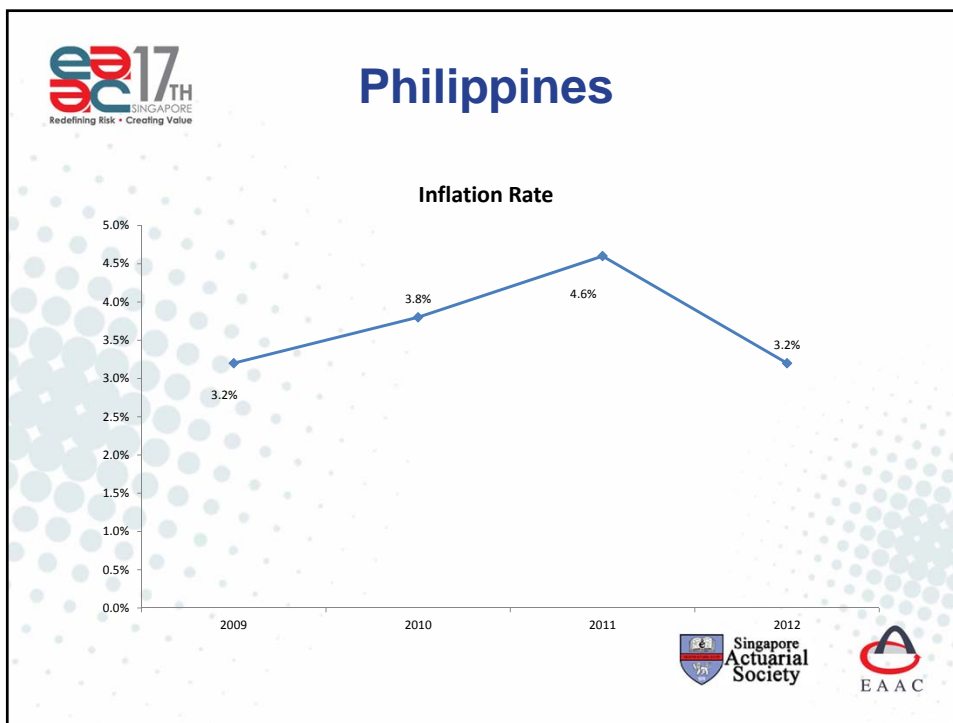

- Land Size – 36,190 sq. Km

Population

Year	Population (000)	% change in population
2009	23,120	3.5%
2010	23,160	0.2%
2011	23,225	0.4%
2012	23,315	0.5%

India

India

- Land Size – 3,287,263 sq. Km

Year	Population ('000)	% change in population
2009	~1,165,000	1.6%
2010	~1,205,000	1.2%
2011	~1,220,000	1.2%
2012	~1,235,000	1.2%