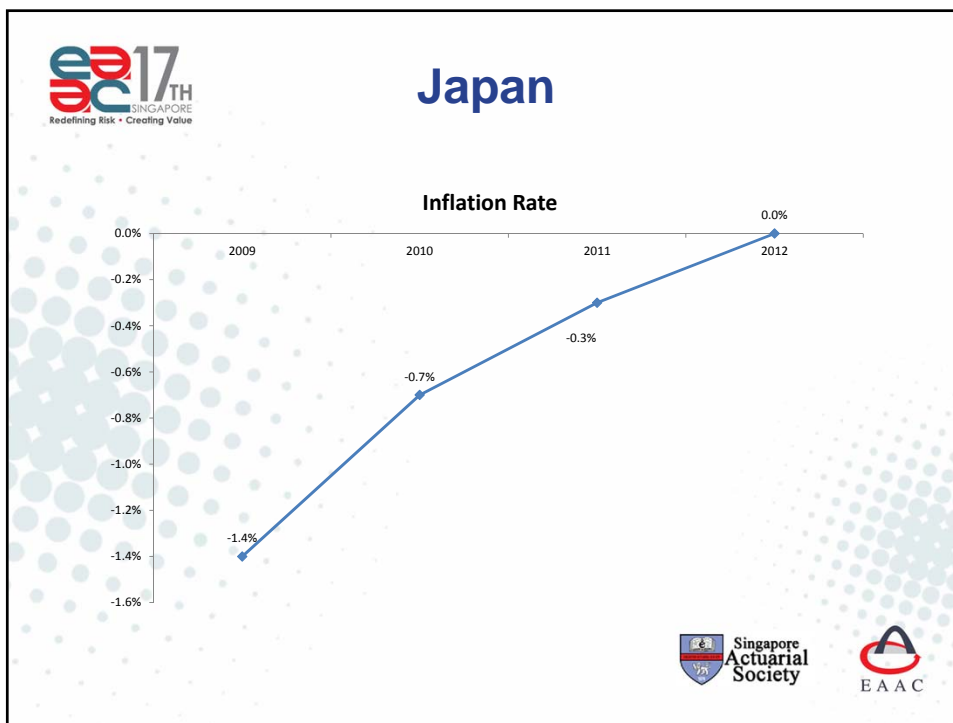

17TH EAST ASIAN ACTUARIAL CONFERENCE
 15 -18 October 2013
 Resorts World Sentosa, Singapore

COUNTRY REPORT

Hong Kong

Hong Kong

- Land Size – 1,104 sq. Km

Population

Year	Population ('000)	% change in population
2009	7,000	0.5%
2010	7,100	0.8%
2011	7,150	0.9%
2012	7,180	0.9%