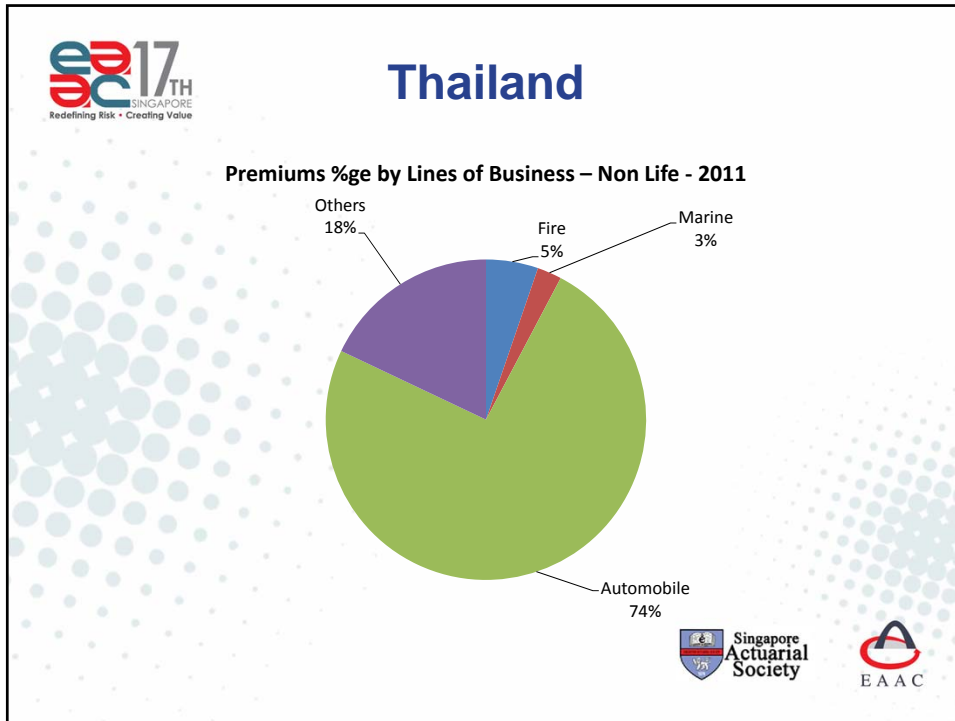

Korea

Singapore

Singapore

- Land Size – 710 sq. Km

Population

Year	Population ('000)	% change in population
2009	~4,980	~3.1%
2010	~5,080	~2.0%
2011	~5,180	~2.2%
2012	~5,320	~2.7%

Taipei

Taipei