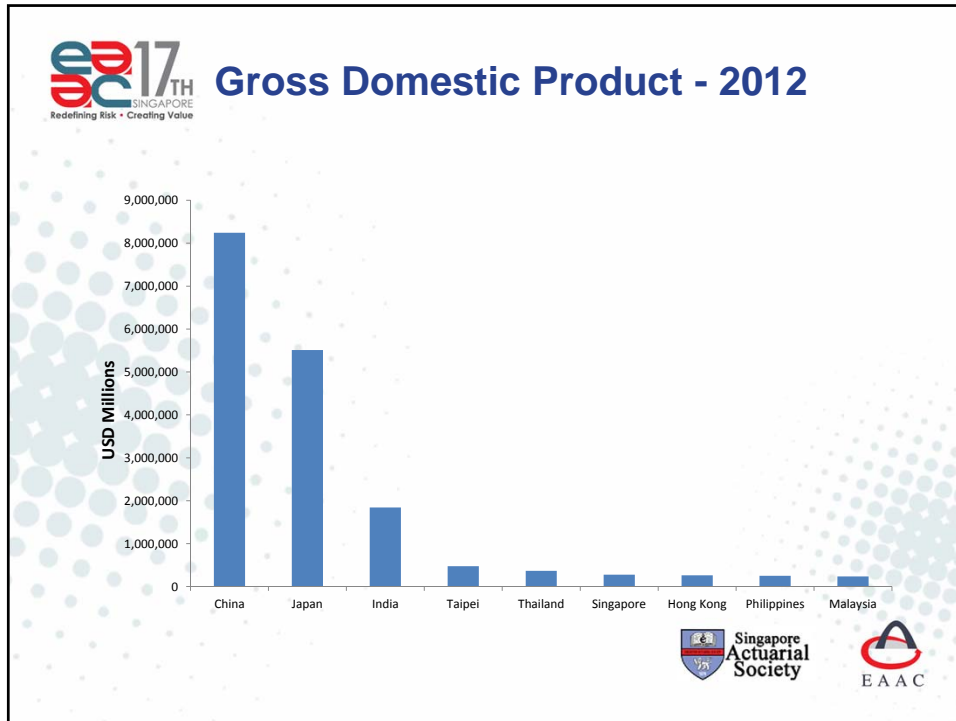

17TH EAST ASIAN ACTUARIAL CONFERENCE
 15 -18 October 2013
 Resorts World Sentosa, Singapore

COUNTRY REPORT

Hong Kong

Hong Kong

- Land Size – 1,104 sq. Km

Population

Year	Population ('000)	% change in population
2009	7,000	0.5%
2010	7,100	0.8%
2011	7,150	0.9%
2012	7,180	0.9%

- Land Size – 36,190 sq. Km

Population

Year	Population (000)	% change in population
2009	23,120	3.5%
2010	23,160	0.2%
2011	23,225	0.4%
2012	23,315	0.5%

India

India

- Land Size – 3,287,263 sq. Km

Year	Population ('000)	% change in population
2009	~1,165,000	1.6%
2010	~1,205,000	1.2%
2011	~1,220,000	1.2%
2012	~1,235,000	1.2%