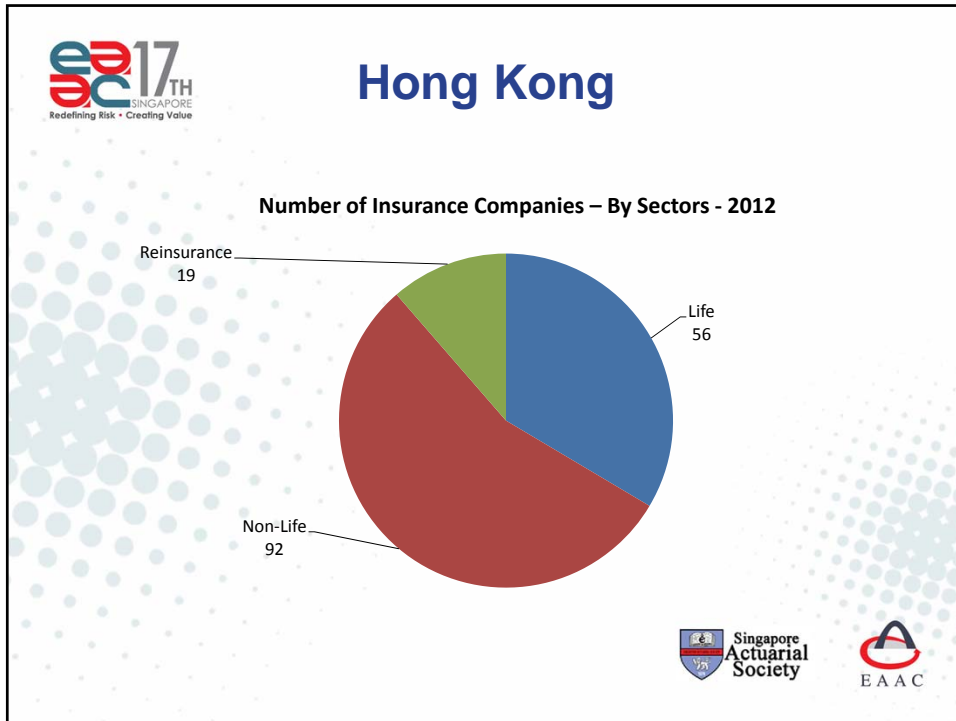

17TH EAST ASIAN ACTUARIAL CONFERENCE
 15 -18 October 2013
 Resorts World Sentosa, Singapore

COUNTRY REPORT

Hong Kong

Hong Kong

- Land Size – 1,104 sq. Km

Population

Year	Population ('000)	% change in population
2009	7,000	0.5%
2010	7,100	0.8%
2011	7,150	0.9%
2012	7,180	0.9%