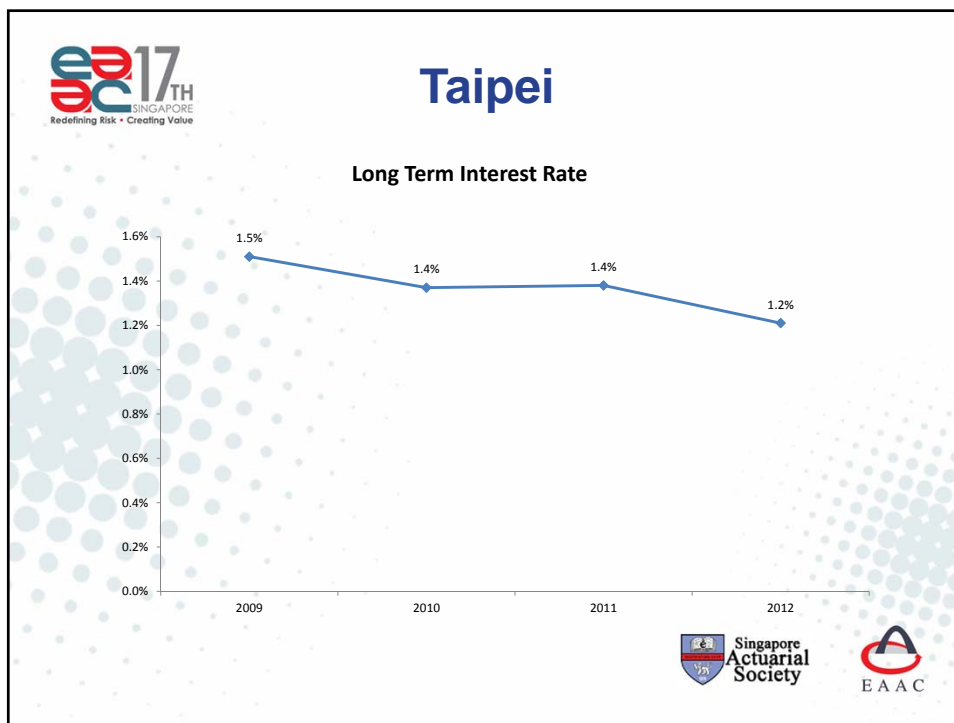

- Land Size – 36,190 sq. Km

Population

Year	Population (000)	% change in population
2009	23,120	3.5%
2010	23,160	0.2%
2011	23,225	0.4%
2012	23,315	0.5%

India

India

- Land Size – 3,287,263 sq. Km

Year	Population ('000)	% change in population
2009	~1,165,000	1.6%
2010	~1,205,000	1.2%
2011	~1,220,000	1.2%
2012	~1,235,000	1.2%