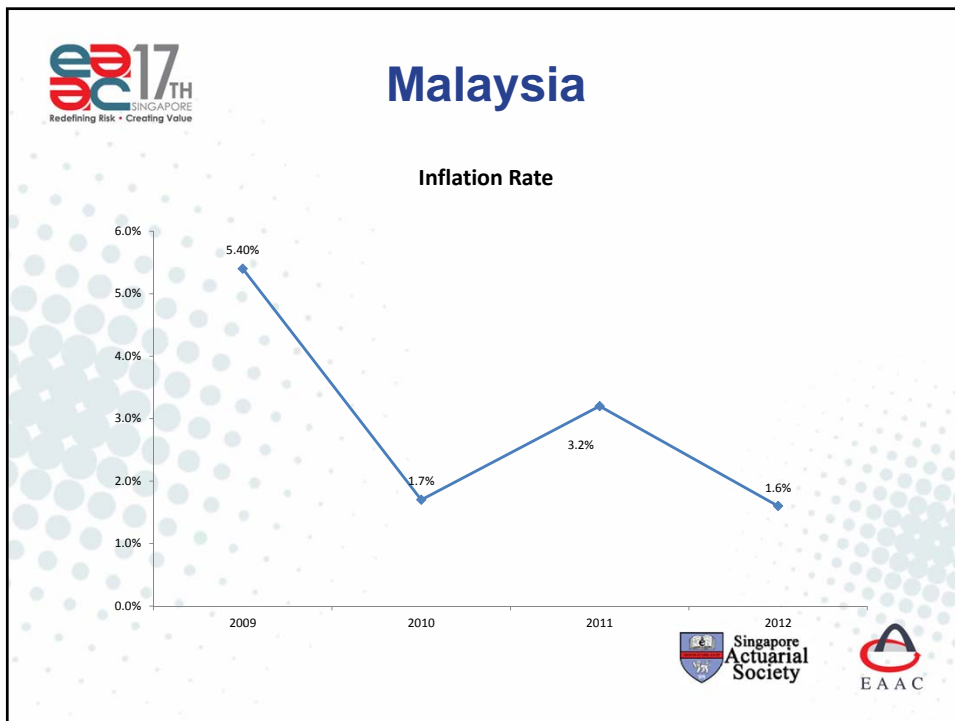

17TH EAST ASIAN ACTUARIAL CONFERENCE
 15 -18 October 2013
 Resorts World Sentosa, Singapore

COUNTRY REPORT

Hong Kong

Hong Kong

- Land Size – 1,104 sq. Km

Population

Year	Population ('000)	% change in population
2009	7,000	0.5%
2010	7,100	0.8%
2011	7,150	0.9%
2012	7,180	0.9%

Korea

Singapore

Singapore

- Land Size – 710 sq. Km

Population

Year	Population ('000)	% change in population
2009	~4,980	~3.1%
2010	~5,080	~2.0%
2011	~5,180	~2.2%
2012	~5,320	~2.7%

Taipei

Taipei

- Land Size – 36,190 sq. Km

Population

Year	Population (000)	% change in population
2009	23,120	3.5%
2010	23,160	0.2%
2011	23,225	0.4%
2012	23,315	0.5%

India

India

- Land Size – 3,287,263 sq. Km

Year	Population ('000)	% change in population
2009	~1,165,000	1.6%
2010	~1,205,000	1.2%
2011	~1,220,000	1.2%
2012	~1,235,000	1.2%