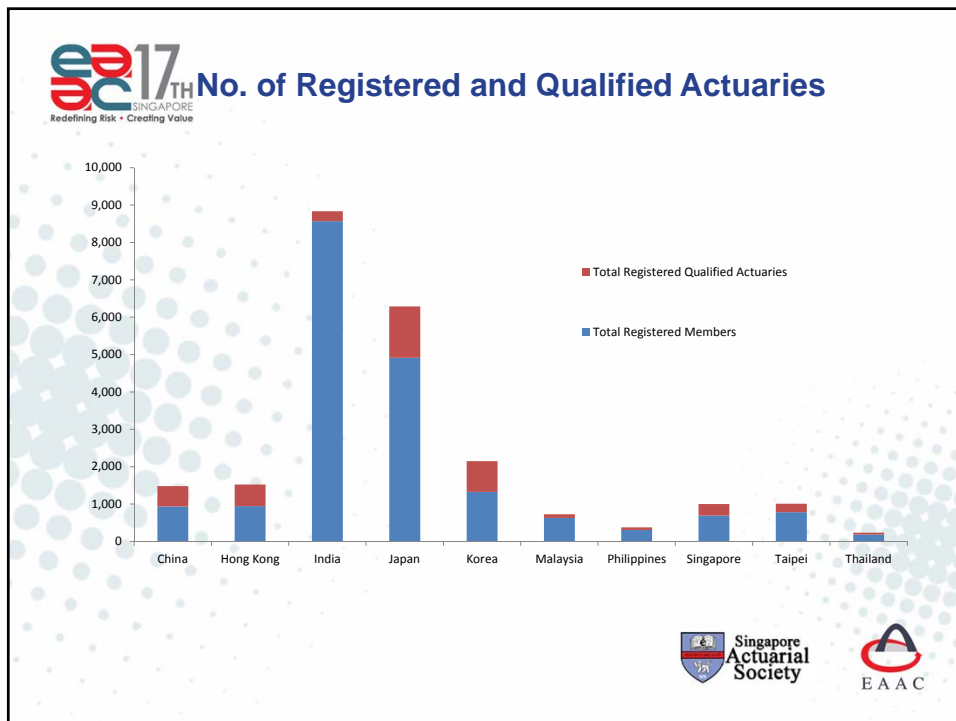

17TH EAST ASIAN ACTUARIAL CONFERENCE
 15 -18 October 2013
 Resorts World Sentosa, Singapore

COUNTRY REPORT

Hong Kong

Hong Kong

- Land Size – 1,104 sq. Km

Population

Year	Population ('000)	% change in population
2009	7,000	0.5%
2010	7,100	0.8%
2011	7,150	0.9%
2012	7,180	0.9%