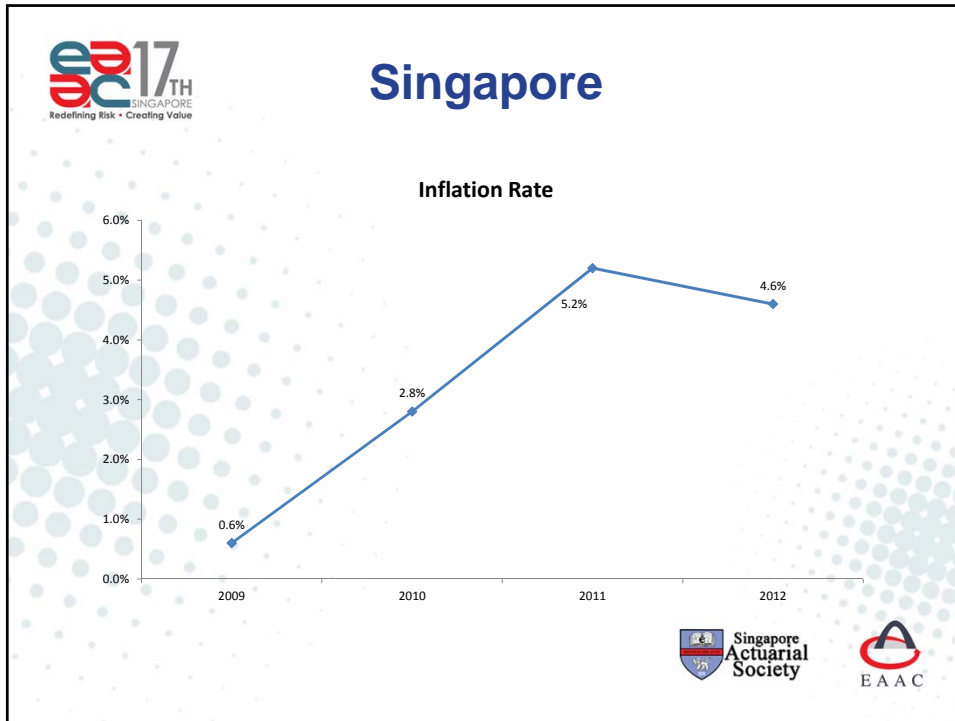

Korea

Singapore

Singapore

- Land Size – 710 sq. Km

Population

Year	Population ('000)	% change in population
2009	~4,980	~3.1%
2010	~5,080	~2.0%
2011	~5,180	~2.2%
2012	~5,320	~2.7%

Taipei

Taipei