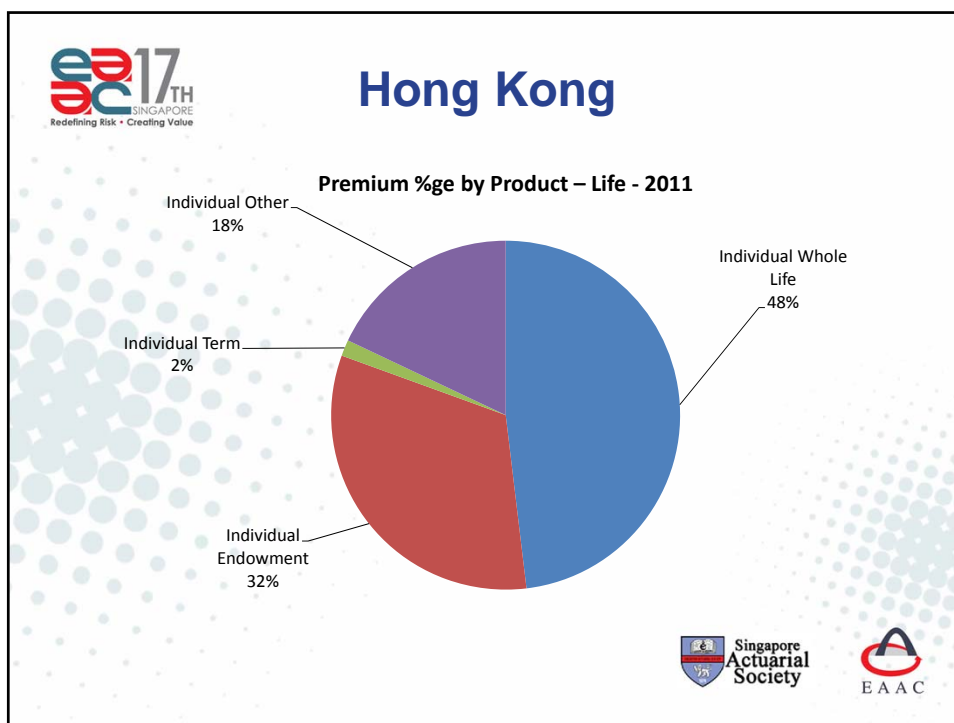

17TH EAST ASIAN ACTUARIAL CONFERENCE
 15 -18 October 2013
 Resorts World Sentosa, Singapore

COUNTRY REPORT

Hong Kong

Hong Kong

- Land Size – 1,104 sq. Km

Population

Year	Population ('000)	% change in population
2009	7,000	0.5%
2010	7,100	0.8%
2011	7,150	0.9%
2012	7,180	0.9%