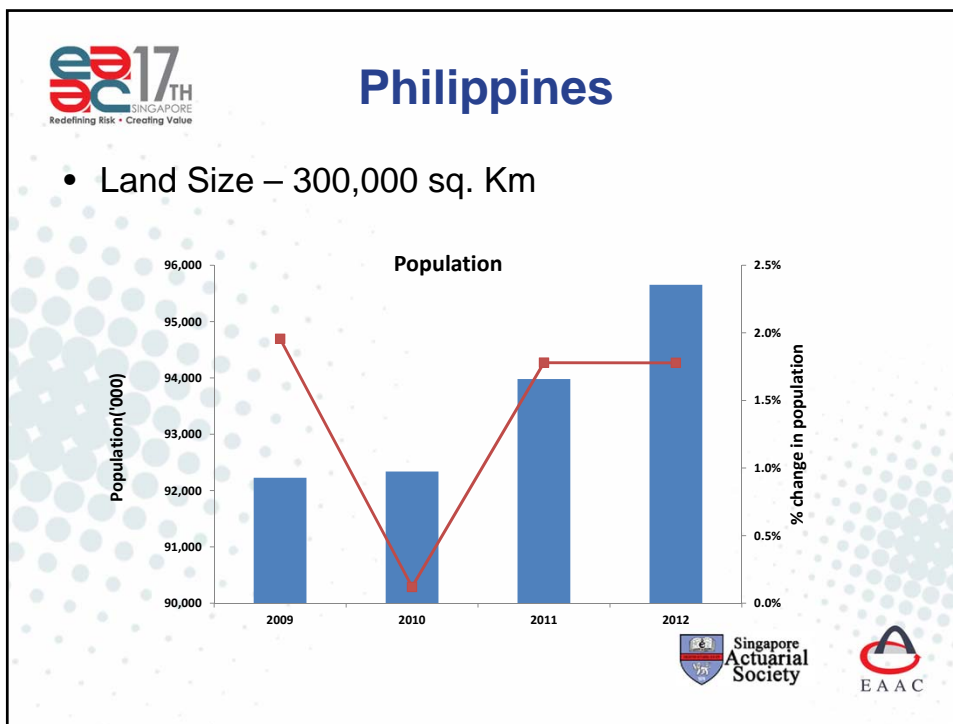

- Land Size – 36,190 sq. Km

Population

Year	Population (000)	% change in population
2009	23,120	3.5%
2010	23,160	0.2%
2011	23,225	0.4%
2012	23,315	0.5%

India

India

- Land Size – 3,287,263 sq. Km

Year	Population ('000)	% change in population
2009	~1,165,000	1.6%
2010	~1,205,000	1.2%
2011	~1,220,000	1.2%
2012	~1,235,000	1.2%