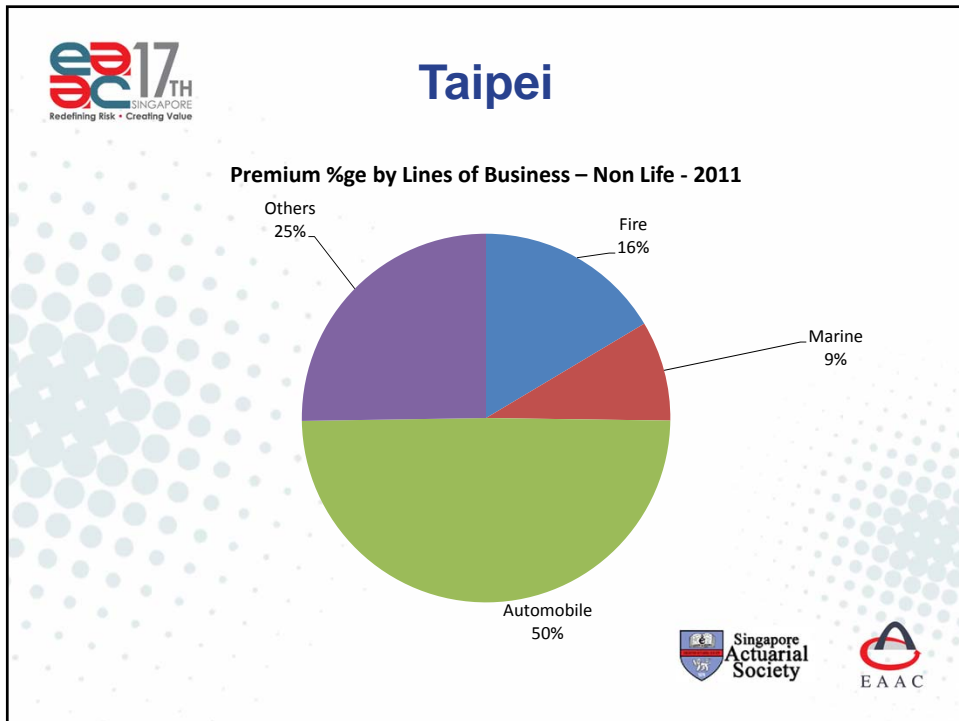

- Land Size – 36,190 sq. Km

Population

Year	Population (000)	% change in population
2009	23,120	3.5%
2010	23,160	0.2%
2011	23,225	0.4%
2012	23,315	0.5%

India

India

- Land Size – 3,287,263 sq. Km

Year	Population ('000)	% change in population
2009	~1,165,000	1.6%
2010	~1,205,000	1.2%
2011	~1,220,000	1.2%
2012	~1,235,000	1.2%