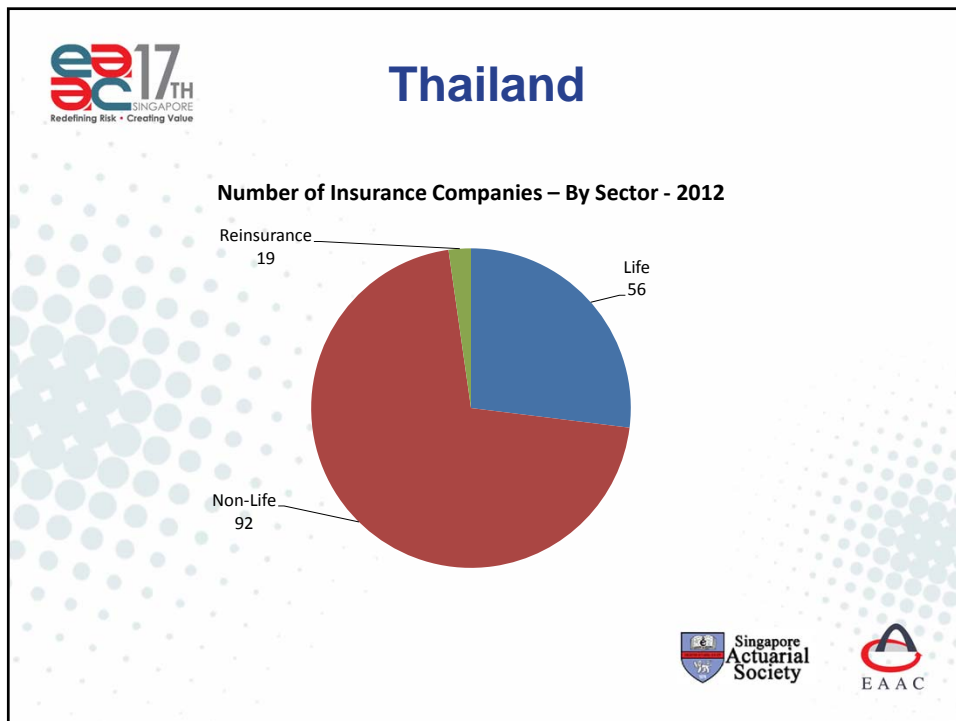

Korea

Singapore

Singapore

- Land Size – 710 sq. Km

Population

Year	Population ('000)	% change in population
2009	~4,980	~3.1%
2010	~5,080	~2.0%
2011	~5,180	~2.2%
2012	~5,320	~2.7%

Taipei

Taipei