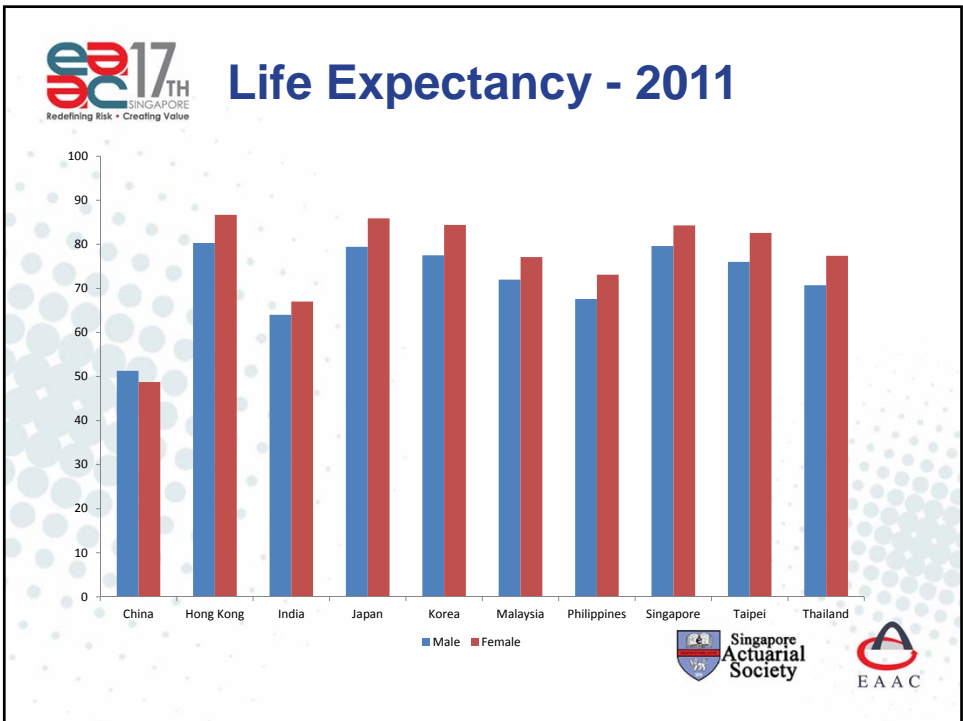

17TH EAST ASIAN ACTUARIAL CONFERENCE
 15 -18 October 2013
 Resorts World Sentosa, Singapore

COUNTRY REPORT

Hong Kong

Hong Kong

- Land Size – 1,104 sq. Km

Population

Year	Population ('000)	% change in population
2009	7,000	0.5%
2010	7,100	0.8%
2011	7,150	0.9%
2012	7,180	0.9%

Korea

Singapore

Singapore

- Land Size – 710 sq. Km

Population

Year	Population ('000)	% change in population
2009	~4,980	~3.1%
2010	~5,080	~2.0%
2011	~5,180	~2.2%
2012	~5,320	~2.7%

Taipei

Taipei

- Land Size – 36,190 sq. Km

Population

Year	Population (000)	% change in population
2009	23,120	3.5%
2010	23,160	0.2%
2011	23,225	0.4%
2012	23,315	0.5%

India

India

- Land Size – 3,287,263 sq. Km

Year	Population ('000)	% change in population
2009	~1,165,000	1.6%
2010	~1,205,000	1.2%
2011	~1,220,000	1.2%
2012	~1,235,000	1.2%