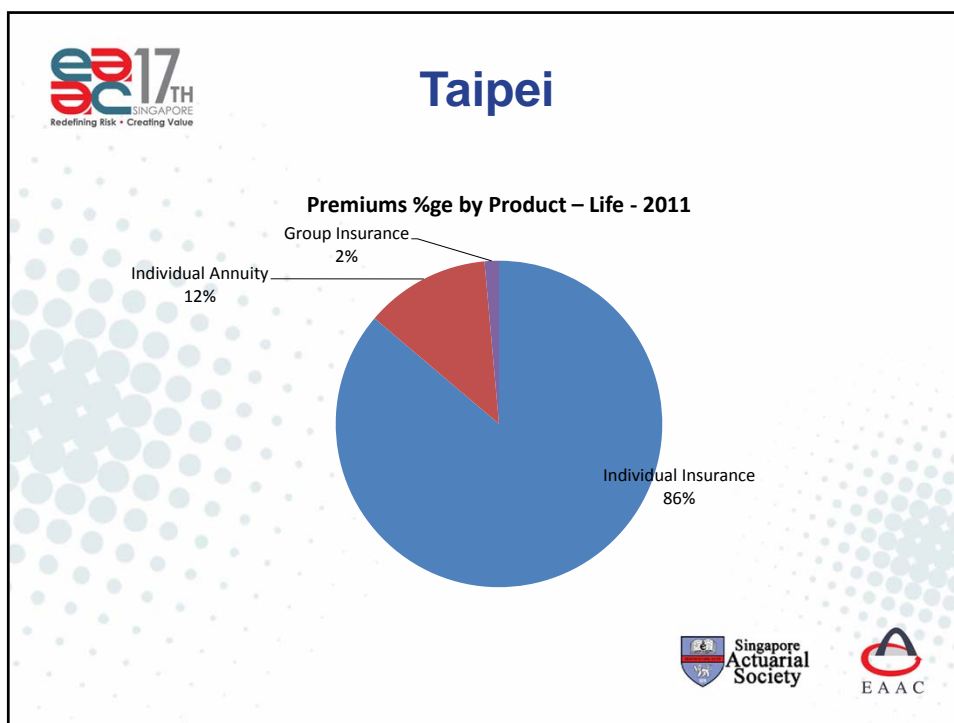

- Land Size – 36,190 sq. Km

Population

Year	Population (000)	% change in population
2009	23,120	3.5%
2010	23,160	0.2%
2011	23,225	0.4%
2012	23,315	0.5%

India

India

- Land Size – 3,287,263 sq. Km

Year	Population ('000)	% change in population
2009	~1,165,000	1.6%
2010	~1,205,000	1.2%
2011	~1,220,000	1.2%
2012	~1,235,000	1.2%