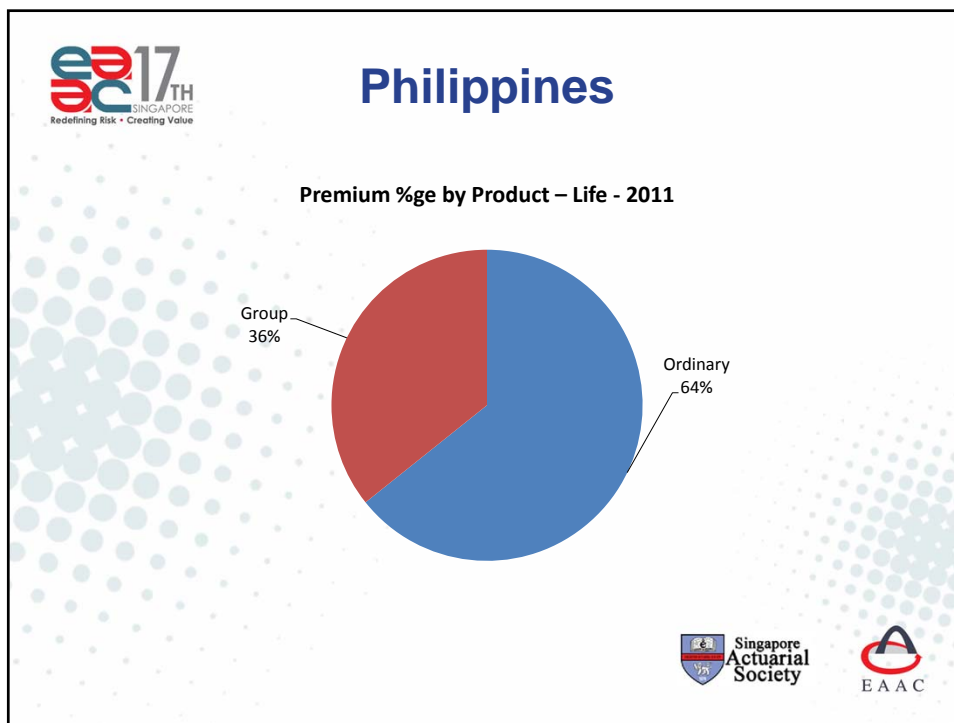

- Land Size – 36,190 sq. Km

Population

Year	Population (000)	% change in population
2009	23,120	3.5%
2010	23,160	0.2%
2011	23,225	0.4%
2012	23,315	0.5%

India

India

- Land Size – 3,287,263 sq. Km

Year	Population ('000)	% change in population
2009	~1,165,000	1.6%
2010	~1,205,000	1.2%
2011	~1,220,000	1.2%
2012	~1,235,000	1.2%