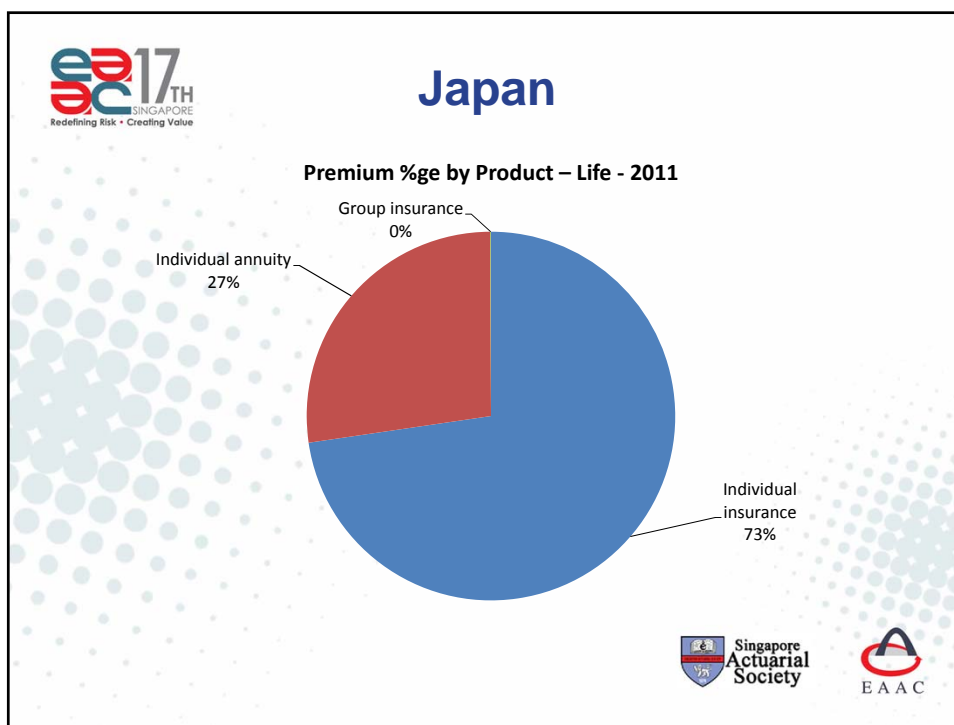

17TH EAST ASIAN ACTUARIAL CONFERENCE
 15 -18 October 2013
 Resorts World Sentosa, Singapore

COUNTRY REPORT

Hong Kong

Hong Kong

- Land Size – 1,104 sq. Km

Population

Year	Population ('000)	% change in population
2009	7,000	0.5%
2010	7,100	0.8%
2011	7,150	0.9%
2012	7,180	0.9%