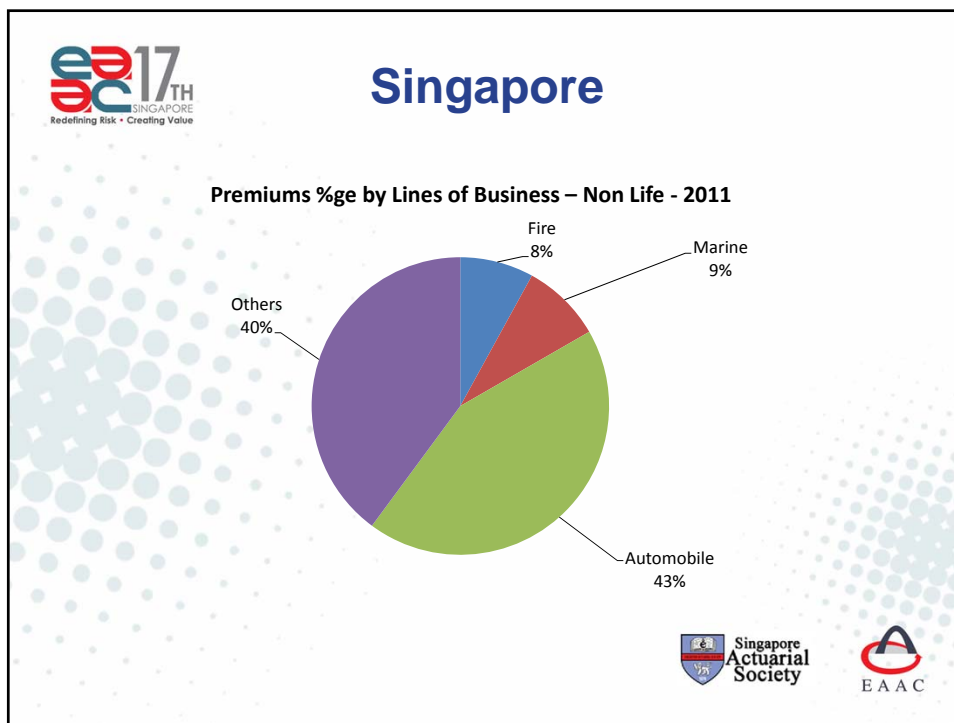

Korea

Singapore

Singapore

- Land Size – 710 sq. Km

Population

Year	Population ('000)	% change in population
2009	~4,980	~3.1%
2010	~5,080	~2.0%
2011	~5,180	~2.2%
2012	~5,320	~2.7%

Taipei

Taipei