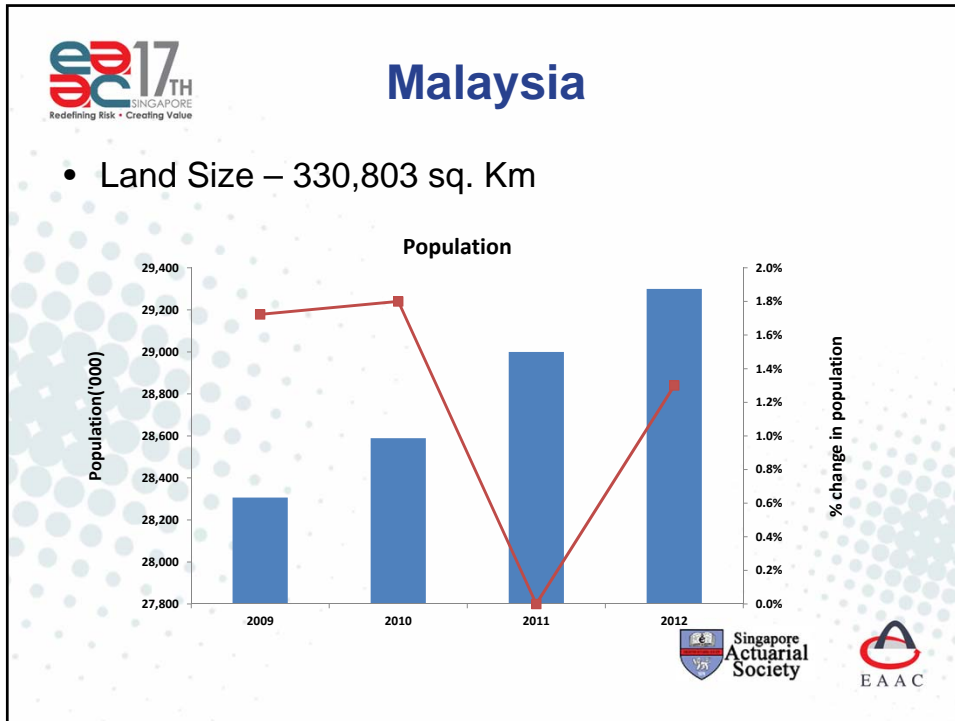

17TH EAST ASIAN ACTUARIAL CONFERENCE
 15 -18 October 2013
 Resorts World Sentosa, Singapore

COUNTRY REPORT

Hong Kong

Hong Kong

- Land Size – 1,104 sq. Km

Population

Year	Population ('000)	% change in population
2009	7,000	0.5%
2010	7,100	0.8%
2011	7,150	0.9%
2012	7,180	0.9%

Korea

Singapore

Singapore

- Land Size – 710 sq. Km

Population

Year	Population ('000)	% change in population
2009	~4,980	~3.1%
2010	~5,080	~2.0%
2011	~5,180	~2.2%
2012	~5,320	~2.7%

Taipei

Taipei

- Land Size – 36,190 sq. Km

Population

Year	Population (000)	% change in population
2009	23,120	3.5%
2010	23,160	0.2%
2011	23,225	0.4%
2012	23,315	0.5%

India

India

- Land Size – 3,287,263 sq. Km

Year	Population ('000)	% change in population
2009	~1,165,000	1.6%
2010	~1,205,000	1.2%
2011	~1,220,000	1.2%
2012	~1,235,000	1.2%