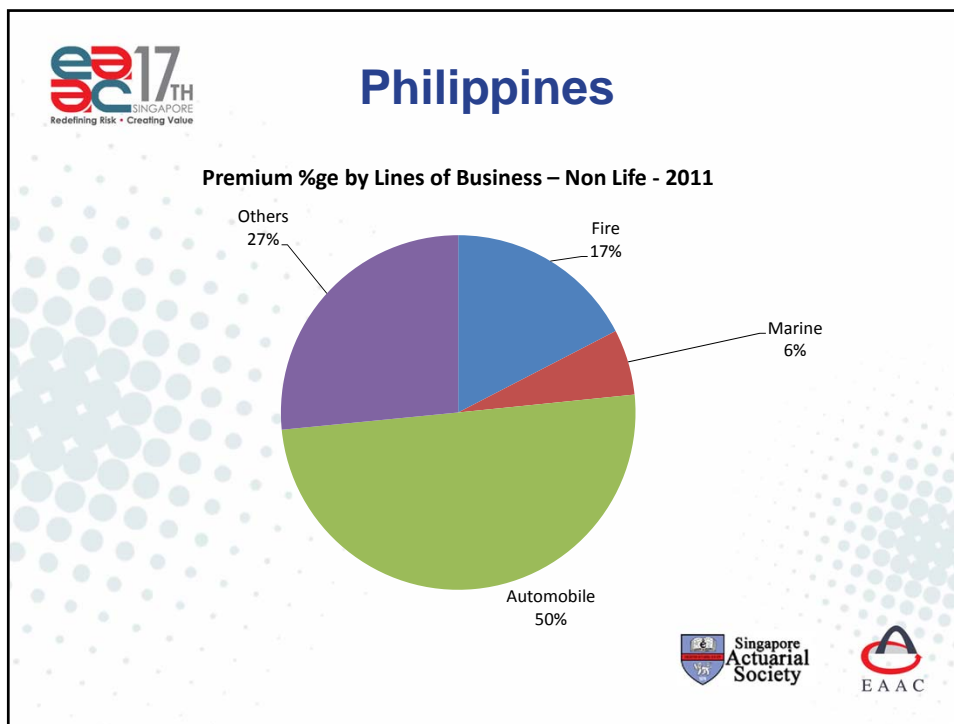

- Land Size – 36,190 sq. Km

Population

Year	Population (000)	% change in population
2009	23,120	3.5%
2010	23,160	0.2%
2011	23,225	0.4%
2012	23,315	0.5%

India

India

- Land Size – 3,287,263 sq. Km

Year	Population ('000)	% change in population
2009	~1,165,000	1.6%
2010	~1,205,000	1.2%
2011	~1,220,000	1.2%
2012	~1,235,000	1.2%