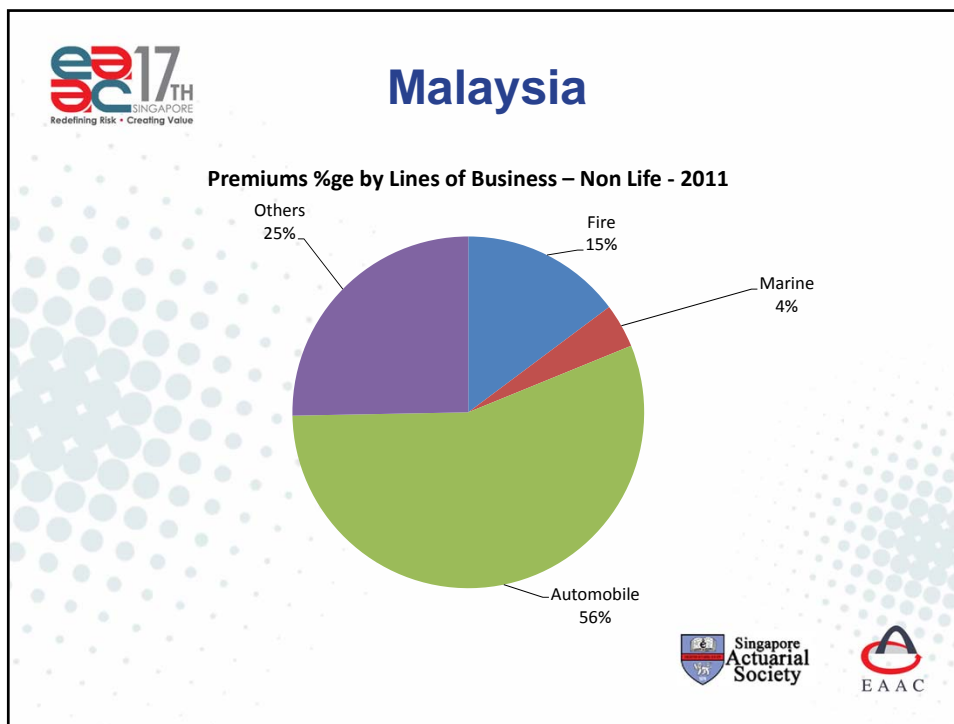

Korea

Singapore

Singapore

- Land Size – 710 sq. Km

Population

Year	Population ('000)	% change in population
2009	~4,980	~3.1%
2010	~5,080	~2.0%
2011	~5,180	~2.2%
2012	~5,320	~2.7%

Taipei

Taipei