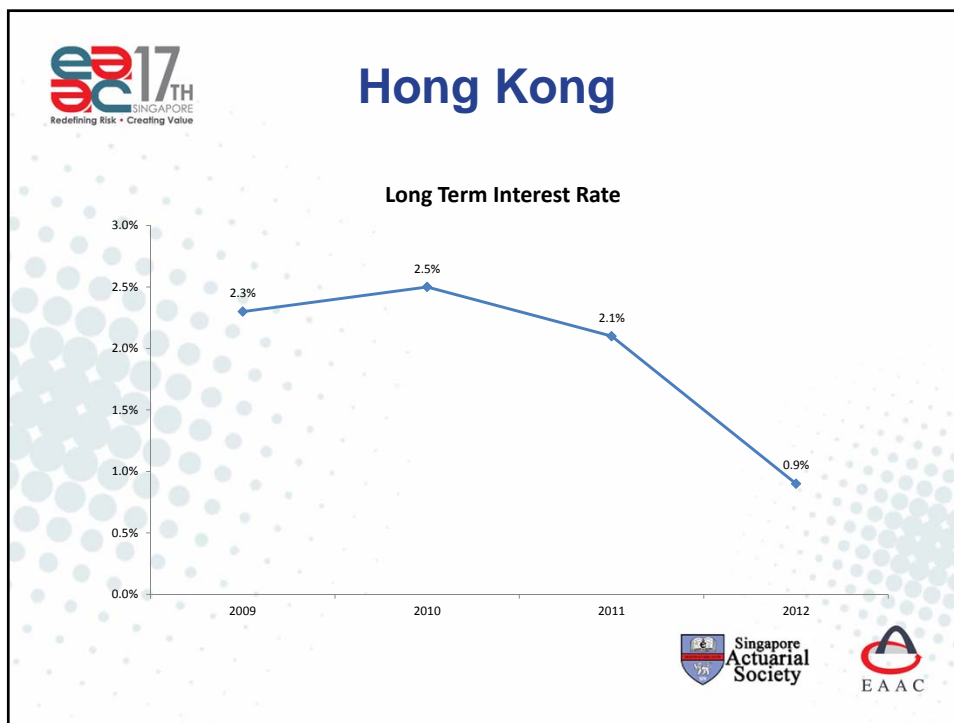

17TH EAST ASIAN ACTUARIAL CONFERENCE
 15 -18 October 2013
 Resorts World Sentosa, Singapore

COUNTRY REPORT

Hong Kong

Hong Kong

- Land Size – 1,104 sq. Km

Population

Year	Population ('000)	% change in population
2009	7,000	0.5%
2010	7,100	0.8%
2011	7,150	0.9%
2012	7,180	0.9%