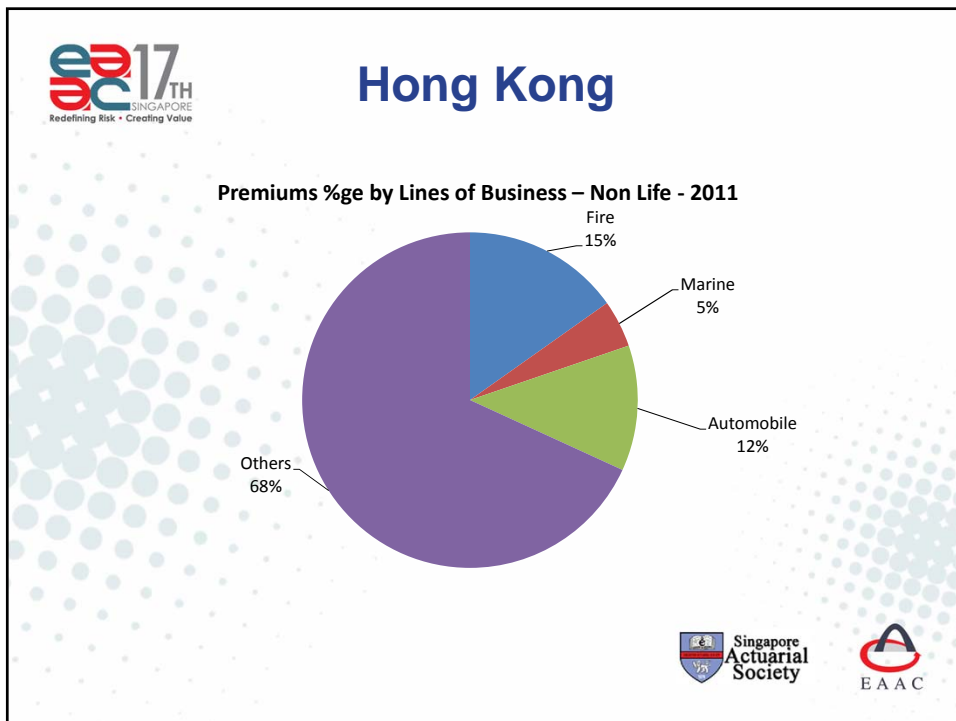

17TH EAST ASIAN ACTUARIAL CONFERENCE
 15 -18 October 2013
 Resorts World Sentosa, Singapore

COUNTRY REPORT

Hong Kong

Hong Kong

- Land Size – 1,104 sq. Km

Population

Year	Population ('000)	% change in population
2009	7,000	0.5%
2010	7,100	0.8%
2011	7,150	0.9%
2012	7,180	0.9%